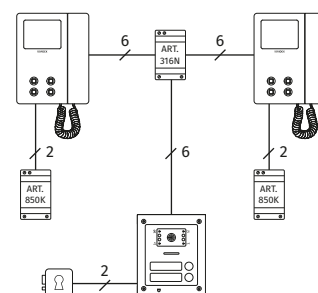

VK4KX Videokits

4000 Series Flush & Surface Videokits
with integrated Proximity Access Control

VK4KX-1S

VK4KX-2

Part No.	VK4KX-1	VK4KX-1S	VK4KX-2	VK4KX-2S
CONNECTION	6 Wire Bus (twisted pair balanced video V1/V2)			
OUTDOOR STATION	4000 Series			
SPEAKER & PROXIMITY UNIT MODULE	1 x 4833X-1		1 x 4833X-2	
CAMERA TYPE	Colour camera with white illumination LEDs			
WIDE CAMERA OPTION	Available (170° viewing angle)			
LEDs	4: Busy (red), Call (red), Speak (yellow), Door Open (green)			
CALL BUTTONS	1		2	
DOOR RELEASE	Built-in Lock Relay Dry Contacts C, NC, NO or capacitor discharge			
CALL TYPE	Electronic Call Tone (and reassurance tones)			
PROXIMITY READER	Yes: 1, operating RFID frequency 125kHz			
Fobs/CARDS	1 x 955/C card 2 x 955/T fobs		1 x 955/C card 4 x 955/T fobs	
MOUNTING BOX	1 x 4851	1 x 4881	1 x 4851	1 x 4881
RAINSHIELD OPTION*	4871	4891	4871	4891
SIZE	1 module			
MOUNTING	Flush	Surface	Flush	Surface
POWER SUPPLY UNIT	1 x 850K		2 x 850K	
INPUT/OUTPUT/VA	230Vac / 24Vac / 24VA			
SIZE	5 Modules A Type DIN Box (87x105x65mm)			
MOUNTING	DIN rail or direct wall fixing			
VIDEO DISTRIBUTOR	n/a		1 x 316N	

SPECIAL FEATURES

MAX DOOR STATIONS	Up to 4 (max.)
MAX INDOOR STATIONS	Up to 4 per call button
INTEGRATED PROXIMITY ACCESS	Yes: up to 30 fob/cards (max.), (built-in proximity reader behind nameplate window for button 1)
DDA COMPLIANT	Yes, acoustic reassurance tones & visual signalling (LEDs)
CAMERA RECALL	Yes, selective on multiple door station system
INTERCOMMUNICATION	Yes, between different apartments or between extensions in the same apartment without any additional connection or requirement
LOCAL BELL FACILITY	Yes with different call tone from external call
PRIVACY	Yes to temporarily disable the call
PUSH TO EXIT INPUT	Yes, 1x push to exit input (switched 0V)
PROGRAMMABLE TIMES	Conversation and Door Opening