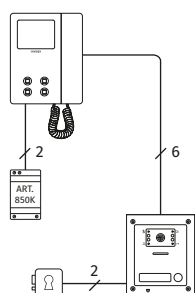

VK4KX Videokits

4000 Series Flush & Surface Videokits
with integrated Proximity Access Control

VK4KX-1S

VK4KX-2

Part No.	VK4KX-1	VK4KX-1S	VK4KX-2	VK4KX-2S
CONNECTION	6 Wire Bus (twisted pair balanced video V1/V2)			
OUTDOOR STATION	4000 Series			
SPEAKER & PROXIMITY UNIT MODULE	1 x 4833X-1		1 x 4833X-2	
CAMERA TYPE	Colour camera with white illumination LEDs			
WIDE CAMERA OPTION	Available (170° viewing angle)			
LEDs	4: Busy (red), Call (red), Speak (yellow), Door Open (green)			
CALL BUTTONS	1		2	
DOOR RELEASE	Built-in Lock Relay Dry Contacts C, NC, NO or capacitor discharge			
CALL TYPE	Electronic Call Tone (and reassurance tones)			
PROXIMITY READER	Yes: 1, operating RFID frequency 125kHz			
Fobs/CARDS	1 x 955/C card 2 x 955/T fobs		1 x 955/C card 4 x 955/T fobs	
MOUNTING BOX	1 x 4851	1 x 4881	1 x 4851	1 x 4881
RAINSHIELD OPTION*	4871	4891	4871	4891
SIZE	1 module			
MOUNTING	Flush	Surface	Flush	Surface
POWER SUPPLY UNIT	1 x 850K		2 x 850K	
INPUT/OUTPUT/VA	230Vac / 24Vac / 24VA			
SIZE	5 Modules A Type DIN Box (87x105x65mm)			
MOUNTING	DIN rail or direct wall fixing			
VIDEO DISTRIBUTOR	n/a		1 x 316N	

Camera mounting height & distance.

* To be ordered separately

6256

3.5" conventional videophone

VK4KX-1

	VK4KX-1	VK4KX-1S	VK4KX-2	VK4KX-2S
INDOOR STATION	1 x 6256		2 x 6256	
SERIES	6200 Series			
DISPLAY	3.5" Hi-Res colour LCD TFT			
HANDSET / HANDS FREE	Handset			
BUTTONS / SERVICES	4: Service, Camera recall, Door-open/Intercommunicating call, Privacy			
LEDS	2: Door open, Privacy ON			
MEMORY BOARD OPTION^{*2}	Yes, up to 100 pictures stored in built in memory			
ADJUSTMENT	Call tone volume, Hue, Contrast, Brightness			
PROGRAMMING	Privacy duration, Number of rings, Intercommunicating call			
MOUNTING	Surface			
FINISHING	Satin white			
DESKTOP KIT OPTION^{*3}	62931			
PACKAGING WEIGHT	2.5Kg	2.7Kg	3.7Kg	3.9Kg