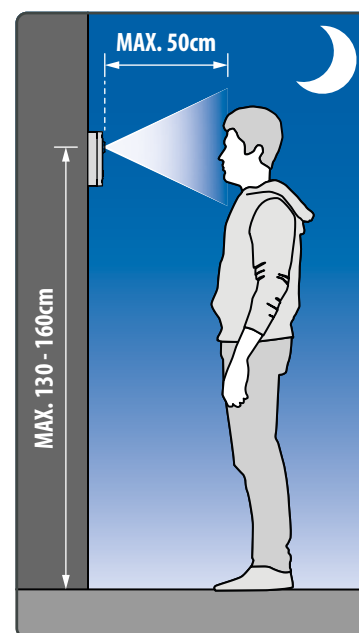

VK4KX Videokits

4000 Series Flush & Surface Videokits
with integrated Proximity Access Control

VK4KX-1S

VK4KX-2

Part No.	VK4KX-1	VK4KX-1S	VK4KX-2	VK4KX-2S
CONNECTION	6 Wire Bus (twisted pair balanced video V1/V2)			
OUTDOOR STATION	4000 Series			
SPEAKER & PROXIMITY UNIT MODULE	1 x 4833X-1		1 x 4833X-2	
CAMERA TYPE	Colour camera with white illumination LEDs			
WIDE CAMERA OPTION	Available (170° viewing angle)			
LEDs	4: Busy (red), Call (red), Speak (yellow), Door Open (green)			
CALL BUTTONS	1		2	
DOOR RELEASE	Built-in Lock Relay Dry Contacts C, NC, NO or capacitor discharge			
CALL TYPE	Electronic Call Tone (and reassurance tones)			
PROXIMITY READER	Yes: 1, operating RFID frequency 125kHz			
Fobs/CARDS	1 x 955/C card 2 x 955/T fobs		1 x 955/C card 4 x 955/T fobs	
MOUNTING BOX	1 x 4851	1 x 4881	1 x 4851	1 x 4881
RAINSHIELD OPTION*	4871	4891	4871	4891
SIZE	1 module			
MOUNTING	Flush	Surface	Flush	Surface
POWER SUPPLY UNIT	1 x 850K		2 x 850K	
INPUT/OUTPUT/VA	230Vac / 24Vac / 24VA			
SIZE	5 Modules A Type DIN Box (87x105x65mm)			
MOUNTING	DIN rail or direct wall fixing			
VIDEO DISTRIBUTOR	n/a		1 x 316N	

Camera mounting height & distance.

* To be ordered separately

6256

3.5" conventional videophone

VK4KX-1

	VK4KX-1	VK4KX-1S	VK4KX-2	VK4KX-2S
INDOOR STATION	1 x 6256		2 x 6256	
SERIES	6200 Series			
DISPLAY	3.5" Hi-Res colour LCD TFT			
HANDSET / HANDS FREE	Handset			
BUTTONS / SERVICES	4: Service, Camera recall, Door-open/Intercommunicating call, Privacy			
LEDS	2: Door open, Privacy ON			
MEMORY BOARD OPTION^{*2}	Yes, up to 100 pictures stored in built in memory			
ADJUSTMENT	Call tone volume, Hue, Contrast, Brightness			
PROGRAMMING	Privacy duration, Number of rings, Intercommunicating call			
MOUNTING	Surface			
FINISHING	Satin white			
DESKTOP KIT OPTION^{*3}	62931			
PACKAGING WEIGHT	2.5Kg	2.7Kg	3.7Kg	3.9Kg