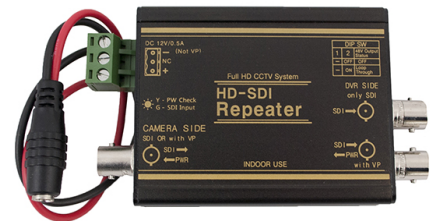

SDI03 : Single Channel HD-SDI Repeater

Single Channel Repeater with 1 In / 2 Out

Key Features

- Distance extension for HD-SDI Signal (Repeater)
- Extending transmission distance over 200m (HD: 1.485G), 130m (Full HD: 2.97G)
- Using power supply unit (Power over Coax accessories), it's possible to power the Repeater and supply power to camera over the same coaxial cable used for HD-SDI transmission.
- Low infrastructure costs with easy maintenance.
- Possible to extend the HD-SDI distance and power transmission using additional repeaters.