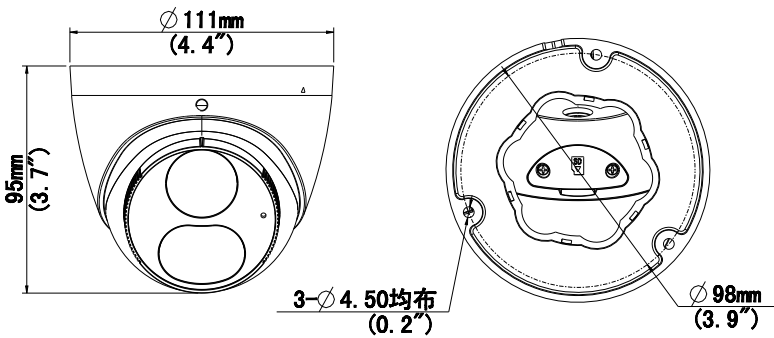

# NDAA Compliant 1/2.7" IP Fixed Turret Cameras

VIP-T5MP28IRM, VIP-T5MP40IRM & VIP-T8MP28IRM