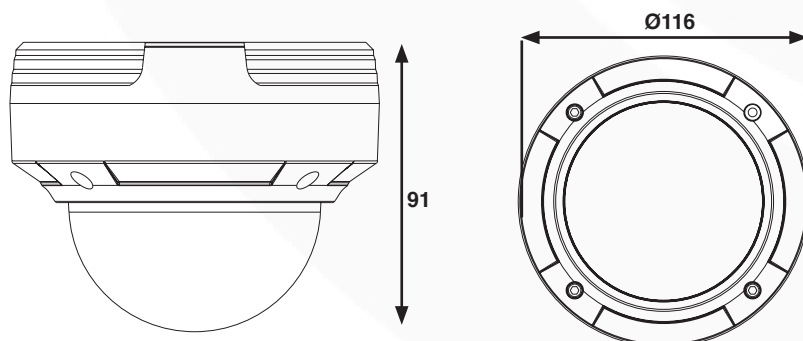

Technical Specification

Model Number	WIP13VD
Image Sensor	1/3" CMOS
Image Pixels	1280 x 960
Electronic Shutter	1/25s ~ 1/100,000s
Minimum Illumination	0 Lux (IR LED ON)
Lens	3.6mm
Lens Mount	M12
WDR	Yes
3D DNR	Yes
Video Compression	H.264
Resolution	960P (1280 x 960), 720P (1280 x 720), VGA (640 x 480), QVGA (320 x 240)
Multi-Stream	1280 x 960 (1-30fps) / 1280 x 720 (1-30fps) 1280 x 720 (1-10fps) / 640 x 480 (1-30fps) / 320 x 240 (1-30fps)
Bit Rate	64Kbps ~ 4Mbps
Encode Mode	VBR / CBR
Quality	Five Levels Under VBR, Freely Adjustable Under CBR
Image Settings	Saturation, Brightness, Contrast, etc Adjustable through Client Software or Web Browser
Audio Compression	G711A
Network Interface	RJ45
Audio Interface	One Way Audio (MIC In x1)
Remote Monitoring	IE Browsing, CMS Remote Control
Online Connection	Support Simultaneous Monitoring for up to 4 Users Support Multi-Stream Real Time Transmission
Protocol	TCP/IP, UDP, DHCP, NTP, RTSP, PPPoE, DDNS, SMTP, FTP
Storage	Network Remote Storage
Smart Alarm	Motion Alarm
Day & Night	ICR
PoE	Yes
IR Distance	Up to 15m (In Ideal Conditions)
IP Rating	IP66
Power Supply	DC12V / PoE
Operating Conditions	Temperature: -40°C ~ 50°C Humidity: 10% ~ 90%
Dimensions (Ø x H)	Ø116 x 91 mm
Weight	605g

Features and specifications are subject to change for further improvement without any notice

Dimensions (mm)

www.geniecctv.com
sales@geniecctv.com
T: +44 (0) 1707 330 541
F: +44 (0) 1707 330 543

Genie CCTV Ltd.
CCTV House, City Park,
Watchmead,
Welwyn Garden City,
Hertfordshire,
AL7 1LT,
United Kingdom