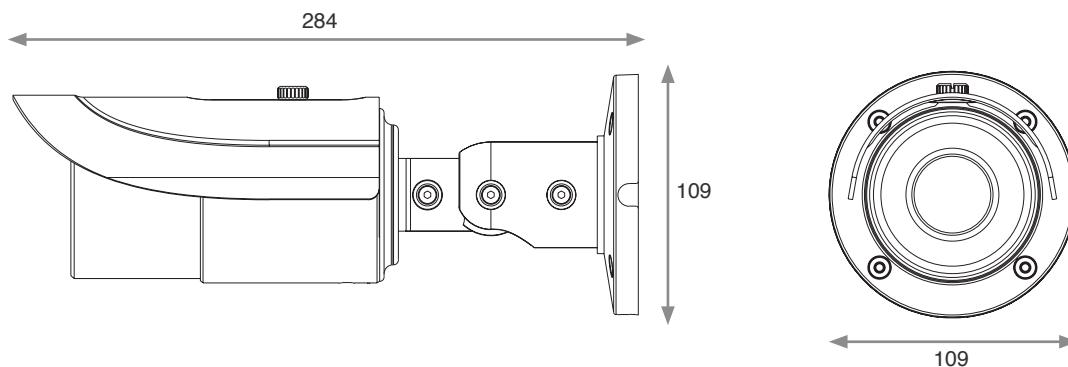

## WISH IP Lite 2MP IP IR Varifocal Bullet Cameras

The WIP2BVL Series are IP IR Varifocal Bullet Cameras with a 2.8-12mm Lens. The Cameras are able to support 20-30m IR Distance (In Ideal Conditions) in ideal conditions and are available in White or Grey.

### Dimensions (mm)

# Technical Specification

Model Number	WIP2BVL	WIP2BVLG
Image Sensor	1/3" CMOS	
Image Pixels	1920 x 1080	
Effective Pixels (H x V)	752 x 582	
Electronic Shutter	1/25s ~ 1/100,000s	
Minimum Illumination	0 Lux (IR LED On)	
Lens	2.8 ~ 12mm	
Video Format	PAL / NTSC	
WDR	Yes	
3D DNR	Yes	
Video Compression	H.264	
Resolution	1080P (1920 x 1080), 720P (1280 x 720), VGA (640 x 480), QVGA (320 x 240)	
Multi-Stream	1920 x 1080 (1-30fps) / 1280 x 720 (1-30fps) 1280 x 720 (1-10fps) / 640 x 480 (1-30fps) / 320 x 240 (1-30fps)	
Bit Rate	64Kbps ~ 4Mbps	
Encode Mode	VBR / CBR	
Quality	Five Levels Under VBR, Freely Adjustable Under CBR	
Image Settings	Saturation, Brightness, Contrast, etc Adjustable through Client Software or Web Browser	
Audio Compression	G711A	
Network Interface	RJ45	
Audio Interface	One Way Audio (MIC In x1)	
Remote Monitoring	IE Browsing, CMS Remote Control	
Online Connection	Support Simultaneous Monitoring for up to 4 Users Support Multi-Stream Real Time Transmission	
Protocol	TCP/IP, UDP, DHCP, NTP, RTSP, PPPoE, DDNS, SMTP, FTP	
Smart Alarm	Motion Alarm	
Day & Night	ICR	
IR Distance	Up to 25m (In Ideal Conditions)	
IP Rating	IP66	
Power Supply	DC12V / PoE	
Operating Conditions	Temperature: -40°C ~ 50°C Humidity: 10% ~ 90%	
Dimensions (Ø x L)	Ø109 x 284 mm	
Weight	1115g	