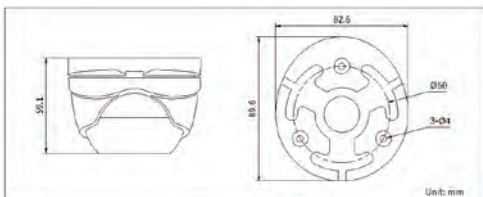

DS-2CE56D1T-IRM HD1080p Outdoor IR Turret Camera

TurboHD™

Key Features

- HD1080p Video Output
- HD-TVI Technology
- True Day/Night, Smart IR
- 65 Feet IR Range
- IP66 Weatherproof
- OSD Menu Controlled via UTC

Dimensions

Accessories

Indoor/Outdoor Wall Mount
PC110T

Video Balun
DS-1H18

Order Model

DS-2CE56D1T-IRM

DS-2CE56D1T-IRM	
Camera	
Image Sensor	1/2.7" progressive scan CMOS
HD-TVI Resolution	1920 x 1080
Minimum Illumination	Color: 0.034 @ f/2.5, B/W: 0 with IR
Shutter Speed	1/30 s to 1/50,000 s
Lens	3.6 mm @ f/2.5 (2.8 mm, 6 mm optional)
	105° (2.8 mm), 84.3° (3.6 mm), 55.4° (6 mm)
Lens Mount	M12
Angle Adjustment	Pan: 0° to 355°, tilt: 0° to 75°, rotation: 0° to 355°
Day/Night	ICR
Synchronization	Internal synchronization
Video Frame Rate	1080p @ 30 fps
HD Video Output	1 analog HD output
S/N Ratio	More than 52 dB
Menu	
Camera ID	On/off (0-255)
AGC	Supported
D/N Mode	Color/BW/auto/EXT
White Balance	Auto/user/push
Privacy Mask	On/off, maximum 2 zones
Motion Detection	On/off, maximum 4 zones
BLC	Supported
Anti-Flicker	On/off
Other	Digital noise reduction, mirror image
General	
Working Temperature/Humidity	-40° C to 60° C (-40° F to 140° F) Humidity 90% or less (non-condensing)
Power Supply	12 VDC
Power Consumption	Maximum 3 W
Weatherproof Ratings	IP66
IR Range	65 feet
Communication	Up-the-Coax Protocol: HIKVISION-C
Dimensions	89.6 mm × 59.1 mm (3.53" × 2.33")
Weight	400 g (0.88 lb)