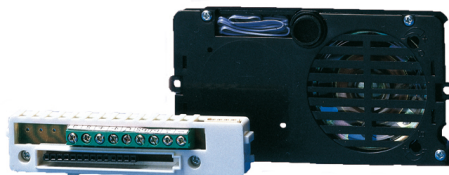

DATA SHEET

COD. 1602VC

AUDIO SPEAKER UNIT WITH CCTV CAMERA INPUT

Module which allows modulation and transmission of an external CCTV camera with color signal on the riser. On input it has the composite video signal of a color camera. Power supply 12V AC. Dimensions: 47x227x147

Compatibility

Simplebus Top system:	Yes
Simplebus Color system:	Yes

Audio/video specifications

Audio system:	No
Audio/video system:	Yes

Functions - Settings

Key button function:	Yes
Loudspeaker volume control:	Yes
Microphone volume control:	Yes

Technical properties

Temperature range:	-25 / 55
--------------------	----------

Electrical specifications

AC supply voltage:	12 V
Maximum current absorption (mA):	300

General info

EAN product code:	8023903181029
Intrastat code:	85176920
Product height (mm):	55
Product width (mm):	102
Product depth (mm):	35