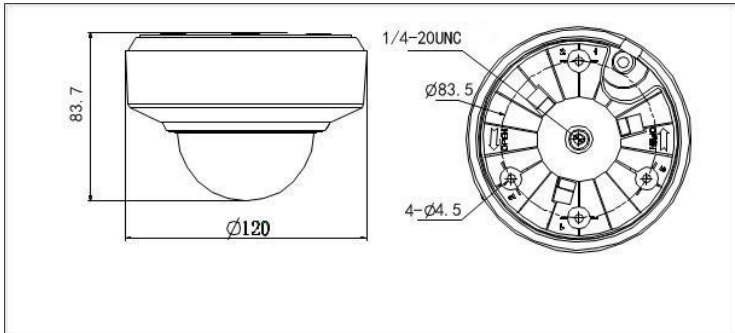

## Specifications

Model	DS-2DE2103-DE3/W	DS-2DE2202-DE3/W
<b>Camera</b>		
Image Sensor	1/3" Progressive Scan CMOS	
Min. Illumination	F2.0, AGC On: Color:0.05 lux, B/W : 0.01 lux	
Max. Image Resolution	1280(H) × 720(V)	1920(H) x 1080(V)
Focal Length	3.6~11mm, 3x	3.6~8.6mm, 2x
Digital Zoom	16X	
Zoom Speed	Approx.1s(Wide~Tele)	
Angle of View	77~37 degree (Wide~Tele)	77~50 degree (Wide~Tele)
Aperture Range	F2.0	
Focus Mode	Auto / Semiautomatic / Manual	
DWDR	Support	
Shutter Time	1/1~1/10,000s	
AGC	Auto / Manual	
White Balance	Auto / Manual /ATW/Indoor/Outdoor/Daylight lamp/Sodium lamp	
Day & Night	IR Cut Filter	
Privacy Mask	8 privacy masks programmable	
Enhancement	3D DNR, HLC/BLC	
<b>Pan and Tilt</b>		
Range	Pan: 0~350°; Tilt: 0°~90°	
Speed	Pan Manual Speed: 0.1°~50°/s Tilt Manual Speed: 0.1°~40°/s	
Number of Preset	300	
Park Action	Preset	
Scheduled Task	Preset /Reboot / Patrol/ Self test/ Aux output	
<b>Features</b>		
Detection	Intrusion detection, line crossing detection, audio exception, motion detection	
ROI encoding	Support 4 areas with adjustable levels	
<b>Alarm</b>		
Alarm I/O	1/1	
Alarm Trigger	Intrusion detection, Line crossing detection, Motion detection, Audio Exception Detection, Dynamic analysis, Tampering alarm, Network disconnect, IP address conflict, Storage exception	
Alarm Action	Preset, Recording, Relay output, Upload center, upload FTP, email linkage	
<b>Input/Output</b>		
Audio Input	1 built-in microphone; 1 audio input (Mic/Line in), 2~2.4V[p-p]; output impedance: 1KΩ, ±10%	

## Dimension