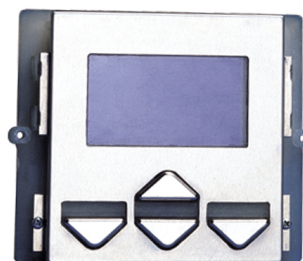

ELECTRONIC SCROLLING NAME DIRECTORY MODULE

Electronic name directory module, with 128X64 dot graphic display. It stores 400 user names. Name scrolling is carried out by using two search pushbuttons. Once the desired user name is displayed, simply press the call pushbutton. User programming is carried out in a simple way using programmer Art. 1230 or by means of the software for PC Art. 1249/A or 1249/B. Dimensions: 4.4?x3.5?x1.6?

**Main specifications**

Backlighting colour: LED BLUE

Software/firmware specifications

No. user codes: 1000

No. of storable users: 1000

Hardware specifications

Vandal Resistant IK: No

Customisable housing: No

DDE function: No

Total buttons: 4

Sensitive Touch technology: No

Functions

Key button function: No

General info

Product height (mm): 89,5

Product width (mm): 112

Simplebus Color system:	Yes
Simplebus 2 system:	Yes

Mounting/Installation

Flush-mounted:	Yes
Wall-mounted:	Yes
Surface-mounted:	Yes

Audio/video specifications

Display size (inches):	3
Display resolution (H x V):	128x64 DOTS
Audio system:	Yes
Audio/video system:	Yes
Type of display:	LCD