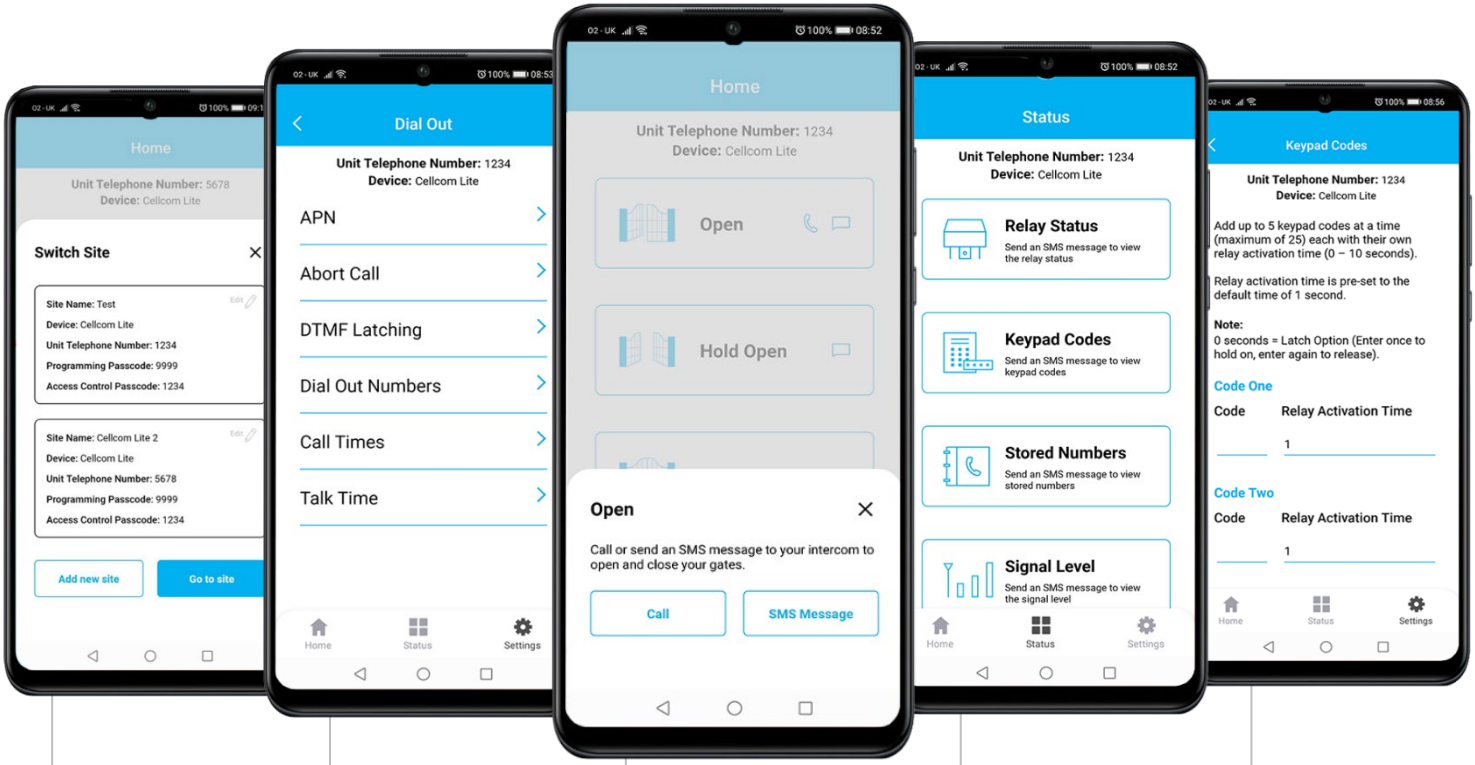

CELLCOM *lite*

Simple, Effective GSM Intercom

- Calls your home phone and mobiles on roll-over when visitor presses call button.
- Never miss a visitor with mobile calling.
- Works with any standard contract or Pre-Pay GSM Nano SIM card. (sim included)
- Comes with optional Vodafone™ 12 month contract SIM, unlimited calls and texts for £7.50/month + VAT* (terms and conditions apply, zone 1 Europe only).
- **NEW free** AES Lite app for installer programming.
- Homeowner can use app to trigger gates.

Technical Details

Dial Out Numbers	3	Relays	1
Permanent Codes	25	Relay Type	N/C and N/O
Permanent Caller ID Numbers	25	Relay Load	2 amps, 24v ac max
Power Consumption	100mA on dial out, 220mA peak demand	Modem Models	4G Europe, 4G USA, 4G AUS/NZ
Power Supply	24v dc (24v 2A dc adaptor included)		

Panel Dimensions

NEW APP

Installer / User App

Switch site function for programming and navigating multiple sites.

Program dial out numbers and other related features.

Speed dial or send SMS to control gates.

Check stored information and current status of intercom.

Program multiple keypad codes in one SMS.

User friendly new app. To help homeowners control their GSM intercom and gates/doors. Simple mobile access!