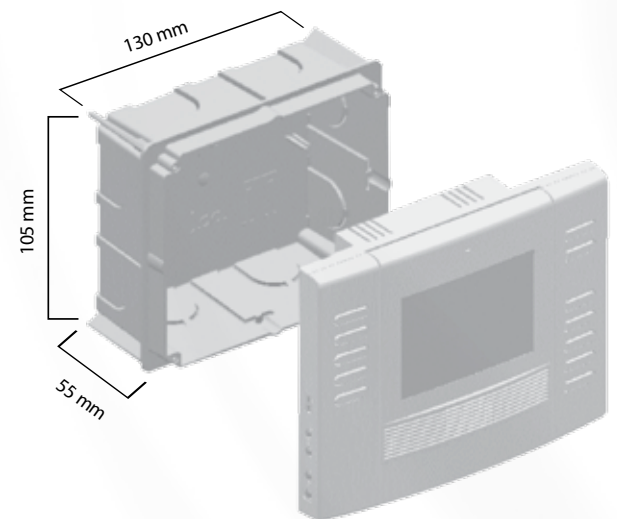

Ophera

Recessed hands-free intercom monitor

This recessed hands-free video receiver comes with 3.5" colour monitor and exchangeable colour trims included in the package. The LCD TFT monitor ensures quality chromatic performance and the high-fidelity audio guarantees great acoustic performance in HANDS-FREE mode. Equipped with a tilt screen display for a perfect viewing angle, it is also supplied with an optional intercom module.

Product dimensions

	H (mm)	W (mm)	D (mm)
Flush mounted	124.8	158.8	17.5

MONITOR CODES

Article	Description
OPHERA	3.5" Colour monitor, hands-free, recessed, white monitor unit. 3 coloured covers (orange, arctic blue and white), intercom module and PHI embedding box included in the package
OPHERA SV	3.5" Colour monitor, hands-free, recessed, metallic grey monitor unit. 3 coloured covers (grey, white and black), intercom module and PHI embedding box included in the package

COMPATIBLE SYSTEMS

Colour versions

White body with - orange and white covers

Silver body with black and grey cover

Tilt screen display

The unit has a movable screen that can be tilted outwards by 20° in order to ensure optimum viewing at lower mounting heights.