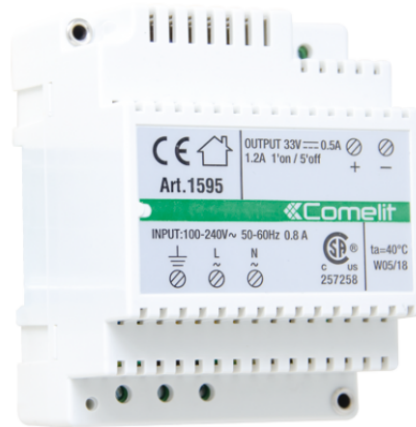

1595

120-230VAC / 33VDC POWER SUPPLY UNIT

Power supply unit with input of 120÷230VAC, 33VDC output with 500mA continuous and 1.2A inrush current for video door entry panel. Equipped with internal protection against overcurrent and short circuits. Dimensions: 71.7x90x62 mm (4 DIN modules).

1595

120-230VAC / 33VDC POWER SUPPLY UNIT

MAIN FEATURES

Supply voltage	120÷230 VAC
Output power supply voltage	33VDC
Max. current delivered (A)	0.5
Maximum inrush current (A)	1.2
Applicable to DIN rail	Yes
Number of DIN modules (n°)	4

GENERAL DATA

Height (mm)	62
Width (mm)	71.7
Depth (mm)	90
Type of finishing materials	Plastic
Product color	White
Operating temperature (°C)	-20 ÷ 40
Operating humidity (RH max) (%)	25 ÷ 95

COMPATIBILITY