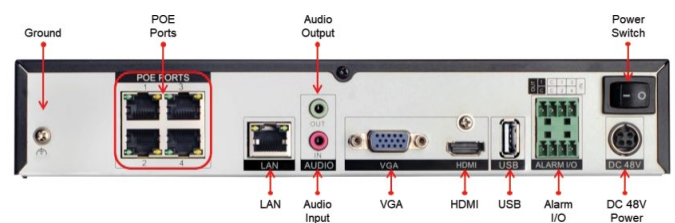

Cygnus-BX-4CH-AI PoE NVR

Item no.: 0070-10400

FEATURES

- Up to 4ch IP cameras access
- Up to 8MP resolution for live view and recording
- Intelligent analysis by NVR: Intrusion (support the accurate detection of vehicle and human)
- 1 SATA hard disk up to 12TB
- 1 RJ45 10/100Mbps network interface
- 4ch POE ports
- Smart search & playback
- Support cloud upgrade

OVERVIEW

REAR PANEL