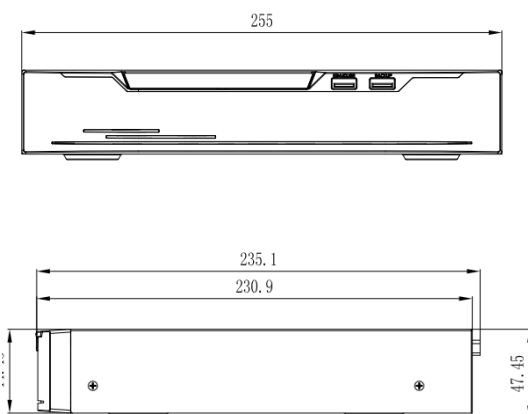

Cygnus-BX-4CH-AI PoE NVR

Item no.: 0070-10400

FEATURES

- Up to 4ch IP cameras access
- Up to 8MP resolution for live view and recording
- Intelligent analysis by NVR: Intrusion (support the accurate detection of vehicle and human)
- 1 SATA hard disk up to 12TB
- 1 RJ45 10/100Mbps network interface
- 4ch POE ports
- Smart search & playback
- Support cloud upgrade

OVERVIEW

REAR PANEL