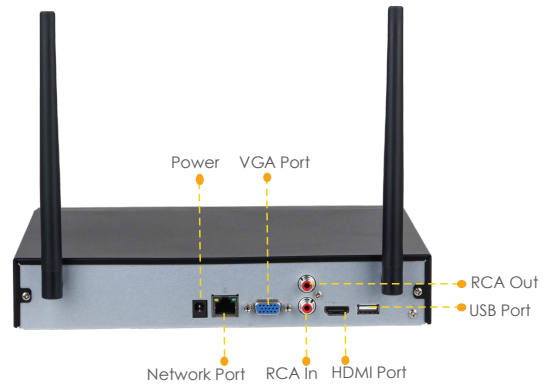

Imou

Wireless Recorder

4/8-Channel Wi-Fi NVR

The Wireless Recorder is used to record videos and secure your home or business. Without the limitation of the network cable, cameras connect to the recorder via Wi-Fi, and could be placed freely in any corner.

Smart H.265 Codec
Save more high-quality video
in less space

Mass Storage
Support 1 HDD storage,
up to 16TB

Two-way Talk
Real-time communication

Imou App
Monitoring at any time from anywhere

Record every second

Back View

Specifications

System

IP Camera Input: 4/8 Channels
 Wired Max. Input: 40Mbps
 Wireless Max .Input: 16Mbps
 Operation Display: WEB/GUI/Imou APP

Video

Video In: 4/8 Channels
 Video Out: 1 HDMI/1 VGA