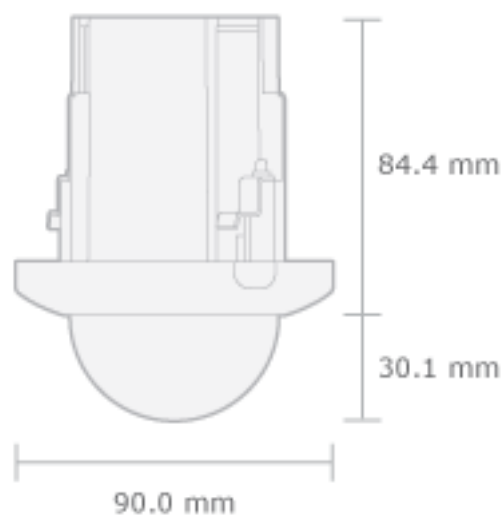

## 2MP HD IP Internal Drop Ceiling Dome

IPDCD2

### Key Features

- 1/2.8" 2MP / 1080p Full HD CMOS
- 4mm Fixed Lens
- 12x Digital Zoom
- Wide Dynamic Range (WDR)
- Audio Compression
- H.264 Video Compression
- DC12V / Power over Ethernet (PoE)

### Dimensions (mm)

## Technical Specification

Model Number	IPDCD2
Image Sensor	1/2.8" 2MP CMOS
Resolution	2MP
Lens	4mm Fixed
Zoom	12x Digital Zoom
H. Angle	86°
Minimum Illumination	Colour: 0.1 Lux B&W: 0.01 Lux
Focus	AUTO / MANUAL
Shutter Speed	1/25 ~ 1/60,000 Sec
AGC	YES
WDR	YES
BLC	YES
DSS	YES
DNR	YES
Sensor I/O	1 Input / 1 Output
Material	Polycarbonate & Plastic
Video Compression	H.264 / MPEG4 / MJPEG
Video Streaming	VBR / CBR
Video Resolution	1080p / 720p / D1 / CIF / QCIF
Frame Rate	30 fps in 1080p
Audio Compression	Two Way, G.711 PCM. $\mu$ -law 64kbps 8kHz
Local Storage	SD Card (Not Included) - JPEG Capture Only
Power	DC12V / PoE
Temperature	-10°C ~ 50°C
Support Protocol	IPV4 / IPV6 / DDNS / SECURITY
Onvif	YES
Dimensions (Ø x W x H x L)	Ø30.1 x 90 x 114.5 x 90 mm
Weight	1.25Kg