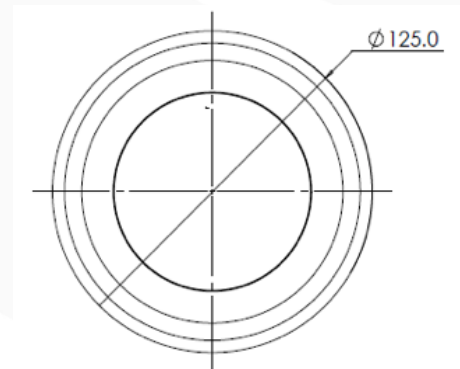

Dimensions (mm)

DATASHEET

www.geniecctv.com
sales@geniecctv.com
T: +44 (0) 1707 330 541
F: +44 (0) 1707 330 543

Genie CCTV Ltd.
CCTV House, City Park,
Watchmead,
Welwyn Garden City,
Hertfordshire,
AL7 1LT,
United Kingdom