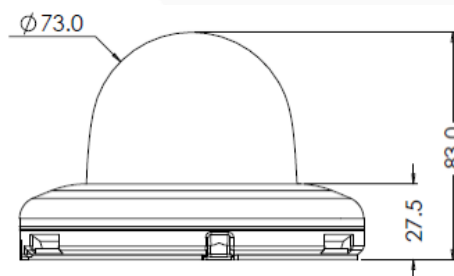

Dimensions (mm)

DATASHEET

www.geniecctv.com
sales@geniecctv.com
T: +44 (0) 1707 330 541
F: +44 (0) 1707 330 543

Genie CCTV Ltd.
CCTV House, City Park,
Watchmead,
Welwyn Garden City,
Hertfordshire,
AL7 1LT,
United Kingdom