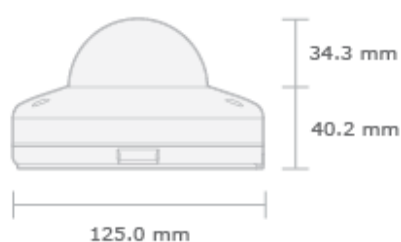

# IPMVD2IR

2MP HD IP Internal & External Mini Vandal Dome

IPMVD2IR

## Key Features

- 1/2.8" 2MP / 1080p Full HD CMOS
- 4mm Fixed Lens
- True Day / Night
- Mechanical IR Cut-Filter
- Wide Dynamic Range (WDR)
- H.264 Video Compression
- IR LEDs
- IP66
- DC12V / PoE

## Dimensions (mm)

## Technical Specification

Model Number	IPMVD2IR
Image Sensor	1/2.8" 2MP CMOS
Resolution	2MP
Lens	4mm Fixed, F1.8
H. Angle	86°
Minimum Illumination	COLOUR : 0.5Lux @ F1.8, 30IRE B/W : 0.00Lux @ IR LED ON
Day / Night	AUTO / DAY / NIGHT
Focus	Manual
Shutter Speed	1/30 ~ 1/60,000 Sec
AGC	Max 41dB
BLC / WDR	OFF / WDR / BLC
White Balance	AUTO / MANUAL / INDOOR / OUTDOOR / PRESET
DSS	Max 8x
DNR	OFF / MID / HIGH
Camera Posture	Pan: 360°, Tilt: 50°, Rotation: 360°
Material	Aluminum Die-Casting
Video Compression	H.264 / MPEG4 / MJPEG
Video Streaming	VBR / CBR
Video Resolution	H.264/MPEG4: 1080p / 720p / D1 / CIF MJPEG: QCIF
Frame Rate	Max 25/30 fps in 1080p / 720p / D1 / CIF / QCIF
Local Storage	SD Card (Not Included) - JPEG Capture Only
Power	DC12V Max 400mA / PoE
Temperature	-20°C ~ 50°C
Support Protocol	IPV4 / IPV6 / DDNS / SECURITY
IR LEDES	12 IR LEDES
IR range	Up to 15m in Ideal Conditions
IP Rating	IP66
Onvif	YES
Dimensions (Ø x H)	Ø125 x 74.3mm
Weight	0.45Kg