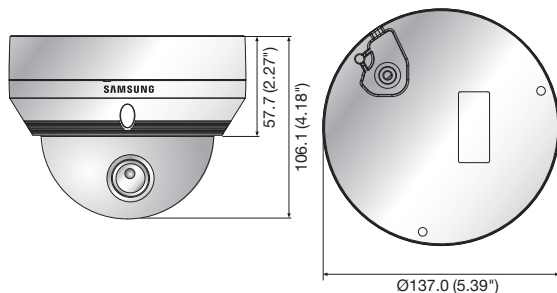

## Key Features

- High resolution of 1000TV lines (Color), 1000TV lines (B/W)
- Min. Illumination 0Lux (IR LED on), IR distance 30m
- 3.3x varifocal lens (3 ~ 10mm)
- 120dB WDR, Day & Night (ICR)
- SSSDR, SSSNRIV, Defog, Intelligent video analytics
- IP66, IK10, Coax : Pelco-C (Coaxitron), RS-485, Dual power

## Dimensions

Unit : mm (inch)