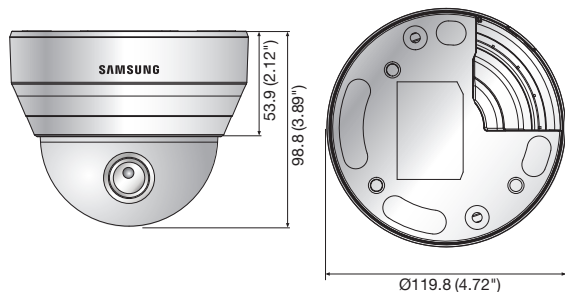

Dimensions

Unit : mm (inch)