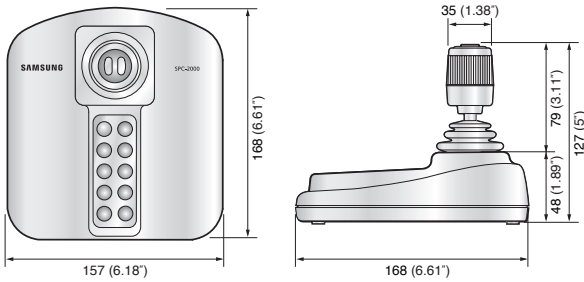

## Technical Specifications

|                       | SPC-2000                               |
|-----------------------|--|
| PTZ Control           | Joystick (3-axis twist zoom)           |
| Compatible Software   | SVM-S1                                 |
| OS                    | Window Vista, XP                       |
| Interface             | USB 2.0, DirectX                       |
| Voltage               | 5V DC, 32mA (USB)                      |
| Operating Temperature | -25°C ~ +70°C (-13°F ~ +158°F)         |
| Operating Humidity    | 10% ~ 70%                              |
| Dimensions (WxHxD)    | 157 x 127 x 166mm (6.18" x 5" x 6.61") |
| Weight                | 440g (0.97 lb)                         |

## Dimensions

Unit : mm (inch)