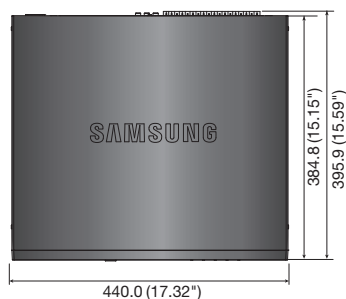

Dimensions

Unit : mm (inch)

		SRD-1656D	
DISPLAY			
Video	Inputs	16 Composite video 0.5-1 Vpp, 75 ohm automatic termination	
	Resolution	NTSC : 1280 x 480, 720 x 480 / PAL : 1280 x 576, 720 x 576	
Live	Frame Rate	NTSC : 480fps / PAL : 400fps	
	Resolution	NTSC : 1280 x 480, 720 x 480 / PAL : 1280 x 576, 720 x 576	
	Multi Screen Display	1 / 4 / 7 / 9 / 13 / 16 / 16A / Sequence / PIP	
PERFORMANCE			
Operating System	Embedded	Linux	
	Compression	H.264	
Recording	Record Rate	NTSC : Up to 120fps@1280 x 480 / PAL : Up to 100fps@1280 x 576 NTSC : Up to 120fps@704 x 480 / PAL : Up to 100fps@704 x 576 NTSC : Up to 240fps@704 x 240 / PAL : Up to 200fps@704 x 288 NTSC : Up to 480fps@352 x 240 / PAL : Up to 400fps@352 x 288	
	Mode	NTSC : Manual, Schedule (Continuous / Event), Event (Pre / Post), Time lapse (1 ~ 30 fps) PAL : Manual, Schedule (Continuous / Event), Event (Pre / Post), Time lapse (1 ~ 25fps)	
	Event	Video loss, Motion (Level 1 ~ 10), Alarm, Tampering (Level 1 ~ 3)	
	Overwrite Modes	Selectable (Stop / Continuous)	
	Pre-alarm	Up to 30sec (5, 10, 20, 30sec)	
	Post-alarm	Up to 6hour (5, 10, 20, 30sec, 1, 3, 5, 10, 20min, 1, 2, 3, 4, 5, 6hour)	
Search & Playback	Search Mode	Date/Time, Event, Back up, POS, Motion (*All search include preview function)	
	Playback Function	Fast forward / backward (2x, 4x, 8x, 16x, 32x, 64x) *Backward play with i-frame only Slow forward / backward (1/2x, 1/4x, 1/8x) Step forward / backward *Backward play with i-frame only	
Network (IPv4)	Transmission Speed	4CIF / 2CIF / CIF (NTSC : 120 / 240 / 480fps, PAL : 100 / 200 / 400fps)	
	Bandwidth	Up to 32Mbps	
	Bandwidth Control	Selectable	
	Stream	H.264 (4CIF / 2CIF / CIF selectable)	
	Max. Remote Users	Search 3 / Live unicast 10 / Live multicast 20	
Smart Phone	Protocol Support	TCP/IP, DHCP, PPPoE, SMTP, NTP, HTTP, HTTPS, DDNS, RTP, RTSP, SNMP	
	Monitoring	SmartViewer, Webviewer, SSM (CMS)	
	Platform	Android, iOS	
Storage	Internal HDD	Up to 4 SATA HDDs	
	External (e-SATA Interface)	2 External SATA ports (*Expansion bay, Model : SVS-5R/5E)	
Security	DVD Writer (Back up)	Yes	
	USB (Back up)	2 USB ports	
	File Format (Back up)	BU (DVR player), EXE (Include player), AVI	
INTERFACE	Password Protection	1 Admin, 10 Group, 10 User per 1 group	
	Data Authentication	Watermark	
Monitors	VGA	1 VGA (1280 x 720, 1280 x 1024, 1920 x 1080)	
	HDMI	1 HDMI (1280 x 720, 1280 x 1024, 1920 x 1080)	
	Spot Composite	Digital spot (2CH) *Included OSD on screen, multi mode support (1CH)	
	Loop Outputs	16CH	
Audio	Inputs / Output	16CH line in (Built-in 4CH, option : audio extension cable) / 1CH line out	
	Compression	G.711	
	Sampling Rate	8KHz	
Alarm	Inputs / Output	Terminal 16 inputs (NO/NC) / Terminal 4 relay outputs (NO/NC), Rating : 30V DC / 2A, 250V AC / 0.25A	
	Remote Notification	Notification via e-mail	
Connections	Ethernet	1 RJ-45 10/100/1000 Base-T	
	Serial Interface	RS-232/RS-485 (Full duplex) for PTZ, Samsung system keyboard	
	USB	USB 2.0, 2 ports	
	eSATA	2 External SATA ports	
	Application Support	Mouse, Remote controller	
GENERAL	RS-485 Protocol	Samsung-T/E, Pelco-D/P, Panasonic, Phillips, AD, DIAMOND, ERNA, KALATEL, VCL TP, VICON, ELMO, GE	
	Coax Protocol	Samsung CCVC, Pelco-C	
	Electrical	Input Voltage / Current	100 ~ 240V AC ±10%, 50/60Hz, Auto ranging
Environmental	Power Consumption	Max. 60W (With 1x HDD)	
	Operating Temperature	+0°C ~ +40°C (+32°F ~ +104°F)	
Mechanical	Operating Humidity	20% ~ 85% RH	
	Dimensions (WxHxD)	440.0 x 88.0 x 384.8mm (17.32" x 3.46" x 15.15")	
Language	Weight (With hard disks)	Approx. 6.6Kg (14.61 lb)	
	Rack Mountable	Yes	
		English, French, German, Spanish, Italian, Russian, Polish, Czech, Turkish, Netherlands, Portuguese, Swedish, Danish, Rumania, Serbia, Croatia, Hungary, Greek, Finnish, Norwegian, Korean, Japanese, Chinese (Traditional), Thai, Taiwanese (25 Language)