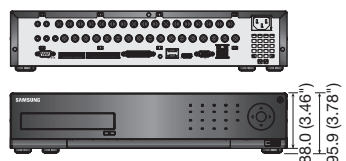

Dimensions

Unit : mm (inch)

		SRD-1656D	
DISPLAY			
Video	Inputs	16 Composite video 0.5-1 Vpp, 75 ohm automatic termination	
	Resolution	NTSC : 1280 x 480, 720 x 480 / PAL : 1280 x 576, 720 x 576	
Live	Frame Rate	NTSC : 480fps / PAL : 400fps	
	Resolution	NTSC : 1280 x 480, 720 x 480 / PAL : 1280 x 576, 720 x 576	
	Multi Screen Display	1 / 4 / 7 / 9 / 13 / 16 / 16A / Sequence / PIP	
PERFORMANCE			
Operating System	Embedded	Linux	
	Compression	H.264	
Recording	Record Rate	NTSC : Up to 120fps@1280 x 480 / PAL : Up to 100fps@1280 x 576 NTSC : Up to 120fps@704 x 480 / PAL : Up to 100fps@704 x 576 NTSC : Up to 240fps@704 x 240 / PAL : Up to 200fps@704 x 288 NTSC : Up to 480fps@352 x 240 / PAL : Up to 400fps@352 x 288	
	Mode	NTSC : Manual, Schedule (Continuous / Event), Event (Pre / Post), Time lapse (1 ~ 30 fps) PAL : Manual, Schedule (Continuous / Event), Event (Pre / Post), Time lapse (1 ~ 25fps)	
	Event	Video loss, Motion (Level 1 ~ 10), Alarm, Tampering (Level 1 ~ 3)	
	Overwrite Modes	Selectable (Stop / Continuous)	
	Pre-alarm	Up to 30sec (5, 10, 20, 30sec)	
	Post-alarm	Up to 6hour (5, 10, 20, 30sec, 1, 3, 5, 10, 20min, 1, 2, 3, 4, 5, 6hour)	
Search & Playback	Search Mode	Date/Time, Event, Back up, POS, Motion (*All search include preview function)	
	Playback Function	Fast forward / backward (2x, 4x, 8x, 16x, 32x, 64x) *Backward play with i-frame only Slow forward / backward (1/2x, 1/4x, 1/8x) Step forward / backward *Backward play with i-frame only	
Network (IPv4)	Transmission Speed	4CIF / 2CIF / CIF (NTSC : 120 / 240 / 480fps, PAL : 100 / 200 / 400fps)	
	Bandwidth	Up to 32Mbps	
	Bandwidth Control	Selectable	
	Stream	H.264 (4CIF / 2CIF / CIF selectable)	
	Max. Remote Users	Search 3 / Live unicast 10 / Live multicast 20	
Smart Phone	Protocol Support	TCP/IP, DHCP, PPPoE, SMTP, NTP, HTTP, HTTPS, DDNS, RTP, RTSP, SNMP	
	Monitoring	SmartViewer, Webviewer, SSM (CMS)	
	Platform	Android, iOS	
Storage	Internal HDD	Up to 4 SATA HDDs	
	External (e-SATA Interface)	2 External SATA ports (*Expansion bay, Model : SVS-5R/5E)	
Security	DVD Writer (Back up)	Yes	
	USB (Back up)	2 USB ports	
	File Format (Back up)	BU (DVR player), EXE (Include player), AVI	
INTERFACE	Password Protection	1 Admin, 10 Group, 10 User per 1 group	
	Data Authentication	Watermark	
Monitors	VGA	1 VGA (1280 x 720, 1280 x 1024, 1920 x 1080)	
	HDMI	1 HDMI (1280 x 720, 1280 x 1024, 1920 x 1080)	
	Spot Composite	Digital spot (2CH) *Included OSD on screen, multi mode support (1CH)	
	Loop Outputs	16CH	
Audio	Inputs / Output	16CH line in (Built-in 4CH, option : audio extension cable) / 1CH line out	
	Compression	G.711	
	Sampling Rate	8KHz	
Alarm	Inputs / Output	Terminal 16 inputs (NO/NC) / Terminal 4 relay outputs (NO/NC), Rating : 30V DC / 2A, 250V AC / 0.25A	
	Remote Notification	Notification via e-mail	
Connections	Ethernet	1 RJ-45 10/100/1000 Base-T	
	Serial Interface	RS-232/RS-485 (Full duplex) for PTZ, Samsung system keyboard	
	USB	USB 2.0, 2 ports	
	eSATA	2 External SATA ports	
	Application Support	Mouse, Remote controller	
GENERAL	RS-485 Protocol	Samsung-T/E, Pelco-D/P, Panasonic, Phillips, AD, DIAMOND, ERNA, KALATEL, VCL TP, VICON, ELMO, GE	
	Coax Protocol	Samsung CCVC, Pelco-C	
	Electrical	Input Voltage / Current	100 ~ 240V AC ±10%, 50/60Hz, Auto ranging
Environmental	Power Consumption	Max. 60W (With 1x HDD)	
	Operating Temperature	+0°C ~ +40°C (+32°F ~ +104°F)	
Mechanical	Operating Humidity	20% ~ 85% RH	
	Dimensions (WxHxD)	440.0 x 88.0 x 384.8mm (17.32" x 3.46" x 15.15")	
Language	Weight (With hard disks)	Approx. 6.6Kg (14.61 lb)	
	Rack Mountable	Yes	
		English, French, German, Spanish, Italian, Russian, Polish, Czech, Turkish, Netherlands, Portuguese, Swedish, Danish, Rumania, Serbia, Croatia, Hungary, Greek, Finnish, Norwegian, Korean, Japanese, Chinese (Traditional), Thai, Taiwanese (25 Language)