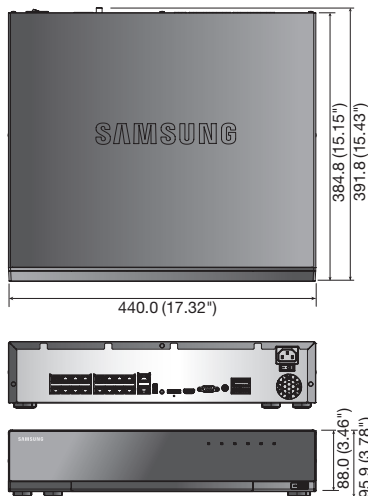

Dimensions

Unit : mm (inch)

SRN-1673S		
DISPLAY		
Video	Inputs / Resolution	Up to 16CH / CIF ~ 8M
	Protocols	Samsung, ONVIF
Live	Local Display	HDMI / VGA
	Multi Screen Display	[Local monitor] 1 / 4 / 6 / 8 / 9 / 13 / 16 / Auto sequence, [Web] 1 / 4 / 9 / 16 / Auto sequence
	Performance	[Local monitor] 8M (20fps), 5M (30fps), 3M (50fps), 2M (150fps), 720p (240fps), D1 (480fps) [Web] 5M (30fps), 3M (60fps), 2M (120fps), 720p (240fps), D1 (480fps)
PERFORMANCE		
Operating System	Embedded	Linux
	Compression	H.264, MJPEG
Recording	Recording Bandwidth	80Mbps, 2M 16 camera real-time recording
	Resolution	CIF ~ 8M
	Mode	Normal, Scheduled, Event (Pre / Post)
	Event Trigger	Alarm input (8), Video loss, Camera event (Alarm in, MD, Video analytics)
	Event Action	E-mail, PTZ preset, Alarm out, Buzzer, Monitor out
Search & Playback	Playback Bandwidth	32Mbps
	Performance	Max. 3 users
	Mode	Date & Time (Calendar) / Event log list / Text search (POS)
	Simultaneous Playback	[Local monitor] Up to 16CH, [Web, CMS] Up to 16CH
	Resolution	CIF ~ 8M
Storage	Fish-eye Dewarping	Via Smartviewer
	Playback Control	Fast/Slow Forward/Backward, Move one step up/down
	Internal	4 SATA (HDD removable at front)
	External (DAS)	1 e-SATA
	Max. Capacity	Internal 16TB
Back up	File Back up	BU/EXE (USB), JPG/AVI (Web, CMS)
	Function	Max. 16CH playback, Date-time/title display
Sensor	Input / Output	8 / 4 (NO 3ea, NO/NC 1ea)
Audio	Input / Compression	16CH (Network) / G.711, G.726, AAC (16/48KHz)
	Audio Communication	2-way
NETWORK		
Protocol Support		TCP/IP, UDP/IP, RTP (UDP), RTP (TCP), RTSP, NTP, HTTP, DHCP (Server, Client), PPPoE, SMTP, ICMP, IGMP, ARP, DNS, DDNS, uPnP, HTTPS, SNMP, ONVIF (Profile-S)
DDNS		Samsung iPOLiS DDNS
Transmission Bandwidth		Max. 160Mbps
Max. Remote Users		Search 3 / Live unicast 10 / Live multicast 20
IP		IPv4 / IPv6
Security		IP address filtering, User access log, 802.1x authentication, Encryption
Language	GUI / Web	English, French, German, Italian, Spanish, Russian, Turkish, Polish, Dutch, Swedish, Czech, Portuguese, Danish, Rumanian, Serbian, Croatian, Hungarian, Greek, Norwegian, Finnish, Korean, Chinese, Japanese, Thai
OS		Supported OS : Window XP (Service pack 2 or above), Vista, 7, 8, Mac OS X (10.6 or above)
Web Browser		Microsoft Internet Explorer (Updated Ver. 8 ~10, IE 9 or above recommended), Mozilla Firefox (Ver. 19.x or above), Google Chrome (Ver. 26.x or above), Apple Safari (Ver. 6.0.3 or above)
Viewer Software	Type	SSM, Webviewer, SmartViewer, iPOLiS mobile viewer
	CMS Support	SDK / CGI (SUNAPI)
FUNCTIONS		
Camera Setup	Register	PnP mode, Manual mode
	Setup Items	IP address, Add profile edit, Bitrate, Compression, GOP, Quality, Camera MD setup, Camera video setup (Simple focus, Brightness/Contrast, Flip/Mirror, IRIS, WDR, D&N, SSSNR, Shutter, SSSDR, DIS)
Camera Control	PoE	Monitor PoE power consumption, On/Off control for each PoE camera, Remote reset for each PoE camera
Easy Configuration		Setup Wizard (Date/Time, Network, Auto camera configuration)
PTZ	Control / Preset	Via GUI, Webviewer, SPC-2000 / 255
	OS	Android, iOS
Smart phone	Control	Live (4CH) / Playback (1CH)
System Control		Mouse, IR Remocon, Web, SPC-2000 (Controller)
INDICATOR / INTERFACE		
Front	Indicator	Power status LED 1ea, HDD action LED 1ea, Alarm status LED 1ea, Record status LED 1ea, Network action LED 1ea, Back up LED 1ea
	USB	2ea (Front 1ea / Rear 1ea)
Connections	HDMI / VGA	1ea / 1ea
	Audio	Out 1ea (RCA, Line)
	Ethernet	RJ-45 16ea (PoE/PoE+, 100Mbps), RJ-45 2ea (LAN/WAN, 1Gbps)
	Alarm Reset	In 8ea (Terminal block) / Out 4ea (Terminal block) Yes (Factory reset, Alarm reset)
SYSTEM		
Log	Log List	Max. 20000 (System log, Event log each)
GENERAL		
Electrical	Input Voltage / Current	100 ~ 240V AC, 50/60Hz / 6 ~ 3A
	Power Consumption	Max. 309W (4 HDD, PoE on), 57W (4 HDD, PoE off)
	PoE Budget	Max. 200W
Environmental	Operating Temperature	+0°C ~ +40°C (+32°F ~ +104°F)
	Operating Humidity	20% ~ 85% RH
Mechanical	Color / Material	Black / Metal
	Dimensions (WxHxD)	440.0 x 88.0 x 384.8mm (17.32" x 3.46" x 15.15") (2U)
	Weight	Approx. 5.6Kg (12.35lb), 1TB HDD 1ea included