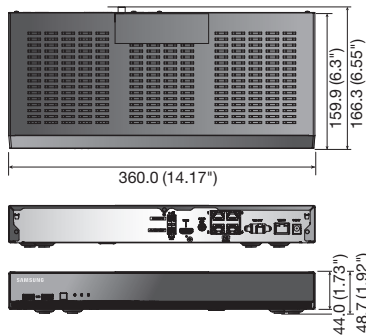

Dimensions

Unit : mm (inch)

SRN-473S