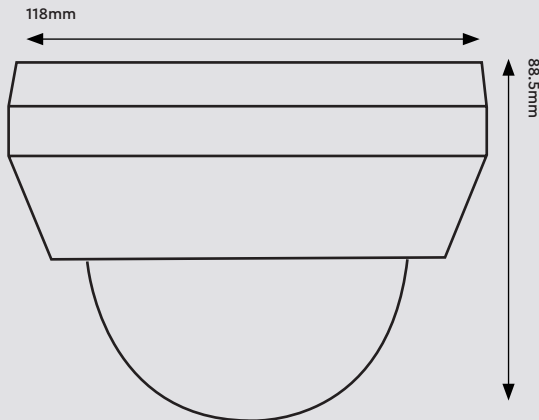

### Others

---

<b>Ingress Protection</b>	IP67
<b>Power Supply</b>	DC12V (± 10%)
<b>Power Consumption</b>	Max 4.0W
<b>Working Environment</b>	Temperature: - 10°C ~ 50°C, Humidity: 10 % ~ 85 %
<b>Dimensions</b>	118 × 88.5 mm
<b>Weight</b>	1310g

## Dimensions

---