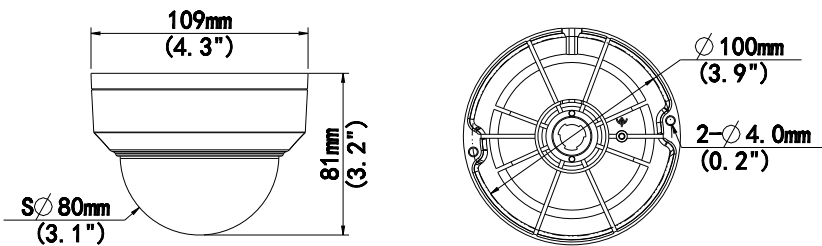

NDAA Compliant 1/2.7" Fixed 2.8mm Dome Cameras

VIP-D2MP28IRVRAUAL, VIP-D5MP28IRVRAUAL

KEY FEATURES

NDAA compliant - NOVATEK chipset

2 and 5MP fixed 2.8mm domes

Low light sensitive

IR up to 30m

IK10 vandal resistant and IP67 ingress protection