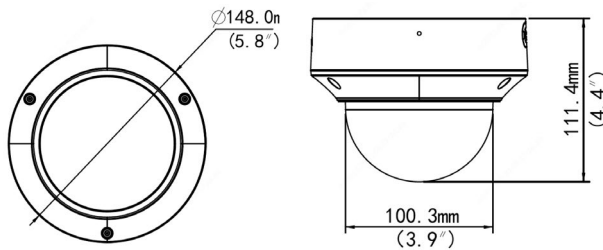

NDAA Compliant Varifocal IP Dome Cameras

VIP-D2MP27V135IRVRMAUAL, VIP-D5MP27V135IRVRMAUAL & VIP-D8MP28V12IRVRMAUAL