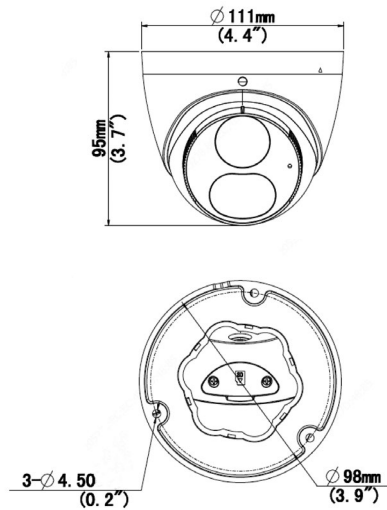

NDA compliant fixed IP turret cameras with audio and visual deterrent

VIP-T5MP28IRWLM, VIP-T5MP40IRWLM, VIP-T8MP28IRWLM & VIP-T8MP40IRWLM

KEY FEATURES

NDA compliant - NOVATEK chipset

5/8MP fixed 2.8mm/4.0mm turrets

Low light sensitive

30m IR illumination

IP67 ingress protection

H.264/H.265 triple streaming

ONVIF compliant ONVIF Profile S, G and T

Storage - microSD card up to 256GB

Corridor mode

Internal mic

Internal speaker (uploadable audio file) and white LED illumination (10m) deterrent

Analytics including: cross line detection, intrusion detection, enter area detection, leave area detection, face detection

Vista's VIP series of IP cameras are fully NDA compliant, allowing you peace of mind in offering one, consistent range that satisfies requirements across both private business and public sector projects.

The VIP fixed focal length turret cameras are easy to adjust and versatile, making them a great choice for small to medium environments.

Producing wide angle imagery in 5 or 8MP image resolution with no IR bounce during night-time mode. IP67 rated against water and dust.

This turret has 3 modes:

1) IR Mode - where only IR is used;
2) Dual light Mode - Once IR is triggered WLED & Audio are activated;
3) White LED Mode - where only White LED is used.

Delivering up to 3 streams in multiple formats inc. H.264, allowing you to optimise the quality of the video based on application. The latest H.265 technology reduces the levels of bandwidth and storage required. Low light technology provides IR illumination up to 30m.

Other features include Edge storage via MicroSD card slot that can take cards up to 256gb, PoE and an internal microphone.

Accompanying the VIP series of cameras is the VIP series of IP NVR recorders - also NDA compliant.

To learn more about Vista's NDA compliant video surveillance products please visit www.norbain.com/brands/vista

TEL +44 (0) 118 912 5000