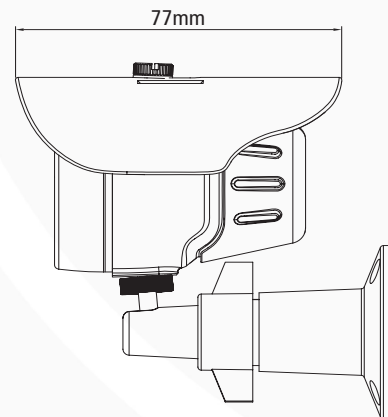

Technical Specification

Model Number	W96BIR
Image Sensor	1/3" Colour 960H CCD
Effective Pixels	976 (H) x 494 (V) approx. 480K Pixels (NTSC) 976 (H) x 582 (V) approx. 570K Pixels (PAL)
Total Pixels	1020 (H) x 508 (V) approx. 520K Pixels (NTSC) 1020 (H) x 596 (V) approx. 610K Pixels (PAL)
Resolution	Colour: 650TVL, B&W: 700TVL
Scanning System	2:1 Interlaced
Minimum Illumination	IR LED On: 0 Lux @F1.2 (Sens Up x256)
Video Output	1.0Vp-p Composite. 75 Ω
S/N Ratio	52dB
Lens	f = 3.6mm Fixed
IR Spectrum	850nm/30° x $\varnothing$5 x 24EA
Viewable Distance	Up to 15m in Ideal Conditions
Power Source	DC12V $\pm$10%
Power Consumption (IR's On / Max.)	DC: 450mA $\pm$10% (Max.)
Storage Conditions	Temperature: -20°C ~ +60°C Humidity: 20%RH ~ 95%RH
Operating Conditions	Temperature: -20°C ~ +60°C Humidity: 20%RH ~ 95%RH
Dimensions (W x H x D)	66 x 67 x 77mm
Weight	700g

Features and specifications are subject to change for further improvement without any notice

DATASHEET

www.geniecctv.com
sales@geniecctv.com
T: +44 (0) 1707 330 541
F: +44 (0) 1707 330 543

Genie CCTV Ltd.
CCTV House, City Park,
Watchmead,
Welwyn Garden City,
Hertfordshire,
AL7 1LT,
United Kingdom