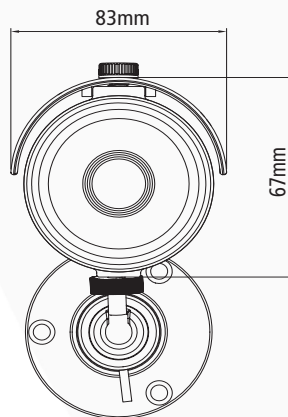

Technical Specification

Model Number	W96BIR
Image Sensor	1/3" Colour 960H CCD
Effective Pixels	976 (H) x 494 (V) approx. 480K Pixels (NTSC) 976 (H) x 582 (V) approx. 570K Pixels (PAL)
Total Pixels	1020 (H) x 508 (V) approx. 520K Pixels (NTSC) 1020 (H) x 596 (V) approx. 610K Pixels (PAL)
Resolution	Colour: 650TVL, B&W: 700TVL
Scanning System	2:1 Interlaced
Minimum Illumination	IR LED On: 0 Lux @F1.2 (Sens Up x256)
Video Output	1.0Vp-p Composite. 75 Ω
S/N Ratio	52dB
Lens	f = 3.6mm Fixed
IR Spectrum	850nm/30° x $\varnothing$5 x 24EA
Viewable Distance	Up to 15m in Ideal Conditions
Power Source	DC12V $\pm$10%
Power Consumption (IR's On / Max.)	DC: 450mA $\pm$10% (Max.)
Storage Conditions	Temperature: -20°C ~ +60°C Humidity: 20%RH ~ 95%RH
Operating Conditions	Temperature: -20°C ~ +60°C Humidity: 20%RH ~ 95%RH
Dimensions (W x H x D)	66 x 67 x 77mm
Weight	700g

Features and specifications are subject to change for further improvement without any notice

DATASHEET

www.geniecctv.com
sales@geniecctv.com
T: +44 (0) 1707 330 541
F: +44 (0) 1707 330 543

Genie CCTV Ltd.
CCTV House, City Park,
Watchmead,
Welwyn Garden City,
Hertfordshire,
AL7 1LT,
United Kingdom