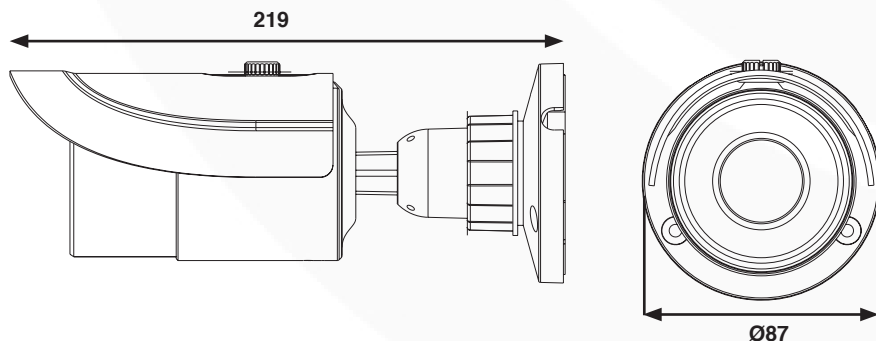

Technical Specification

Model Number	WIP13B
Image Sensor	1/3" CMOS
Image Pixels	1280 x 960
Electronic Shutter	1/25s ~ 1/100,000s
Minimum Illumination	0 Lux (IR LED ON)
Lens	3.6mm
Lens Mount	M12 Mount
WDR	Yes
3D DNR	Yes
Video Compression	H.264
Resolution	960P (1280 x 960), 720P (1280 x 720), VGA (640 x 480), QVGA (320 x 240)
Multi-Stream	1280 x 960 (1-30fps) / 1280 x 720 (1-30fps) 1280 x 720 (1-10fps) / 640 x 480 (1-30fps) / 320 x 240 (1-30fps)
Bit Rate	64Kbps ~ 4Mbps
Encode Mode	VBR / CBR
Quality	Five Levels Under VBR, Freely Adjustable Under CBR
Image Settings	Saturation, Brightness, Contrast, etc Adjustable through Client Software or Web Browser
Audio Compression	G711A
Network Interface	RJ45
Audio Interface	One Way Audio (MIC In x1)
Remote Monitoring	IE Browsing, CMS Remote Control
Online Connection	Support Simultaneous Monitoring for up to 4 Users Support Multi-Stream Real Time Transmission
Protocol	TCP/IP, UDP, DHCP, NTP, RTSP, PPPoE, DDNS, SMTP, FTP
Storage	Network Remote Storage
Smart Alarm	Motion Alarm
Day & Night	ICR
PoE	Yes
IR Distance	Up to 15m (In Ideal Conditions)
IP Rating	IP66
Power Supply	DC12V / PoE
Operating Conditions	Temperature: -40°C ~ 50°C Humidity: 10% ~ 90%
Dimensions (Ø x L)	Ø87 x 219 mm
Weight	635g

Features and specifications are subject to change for further improvement without any notice

Dimensions (mm)

www.geniecctv.com
sales@geniecctv.com
T: +44 (0) 1707 330 541
F: +44 (0) 1707 330 543

Genie CCTV Ltd.
CCTV House, City Park,
Watchmead,
Welwyn Garden City,
Hertfordshire,
AL7 1LT,
United Kingdom