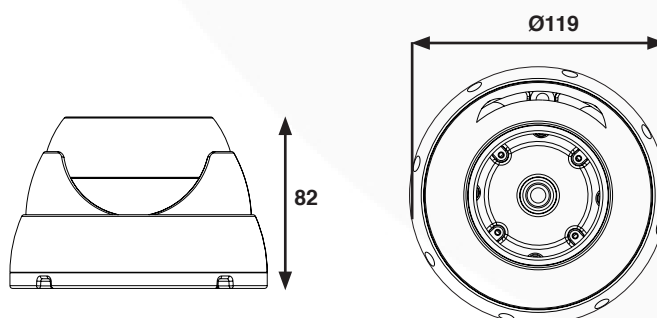

Features and specifications are subject to change for further improvement without any notice

Dimensions (mm)

www.geniecctv.com
sales@geniecctv.com
T: +44 (0) 1707 330 541
F: +44 (0) 1707 330 543

Genie CCTV Ltd.
CCTV House, City Park,
Watchmead,
Welwyn Garden City,
Hertfordshire,
AL7 1LT,
United Kingdom