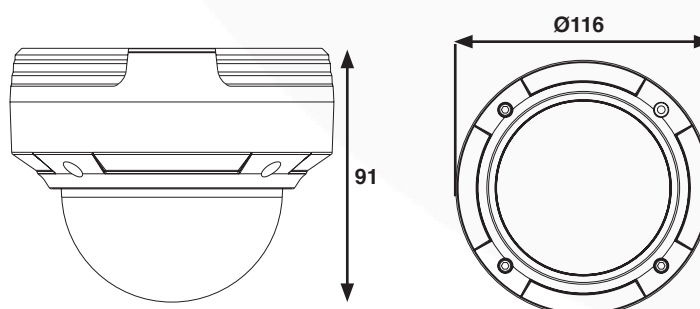

Technical Specification

Model Number	WIP2VD
Image Sensor	1/2.9" CMOS
Image Pixels	1920 x 1080
Electronic Shutter	1/25s ~ 1/100,000s
Minimum Illumination	0 Lux (IR LED ON)
Lens	3.6mm
Lens Mount	M12
WDR	Yes
3D DNR	Yes
Video Compression	H.264
Resolution	1080P (1920 x 1080), 720P (1280 x 720), VGA (640 x 480), QVGA (320 x 240)
Multi-Stream	1920 x 1080 (1-30fps) / 1280 x 720 (1-30fps) 1280 x 720 (1-10fps) / 640 x 480 (1-30fps) / 320 x 240 (1-30fps)
Bit Rate	64Kbps ~ 8Mbps
Encode Mode	VBR / CBR
Quality	Five Levels Under VBR, Freely Adjustable Under CBR
Image Settings	Saturation, Brightness, Contrast, etc Adjustable through Client Software or Web Browser
Audio Compression	G711A
Network Interface	RJ45
Video Output	BNC x1
Audio Interface	One Way Audio (MIC In x1)
Remote Monitoring	IE Browsing, CMS Remote Control
Online Connection	Support Simultaneous Monitoring for up to 4 Users Support Multi-Stream Real Time Transmission
Protocol	TCP/IP, UDP, DHCP, NTP, RTSP, PPPoE, DDNS, SMTP, FTP
Storage	Network Remote Storage
Smart Alarm	Motion Alarm
Day & Night	ICR
PoE	Yes
IR Distance	Up to 15m (In Ideal Conditions)
IP Rating	IP66
Power Supply	DC12V / PoE
Power Consumption	2.14W
IR ON	4.22W
Operating Conditions	Temperature: -40°C ~ 50°C Humidity: 10% ~ 90%
Dimensions (Ø x H)	Ø116 x 91 mm
Weight	605g

Features and specifications are subject to change for further improvement without any notice

Dimensions (mm)

www.geniecctv.com
sales@geniecctv.com
T: +44 (0) 1707 330 541
F: +44 (0) 1707 330 543

Genie CCTV Ltd.
CCTV House, City Park,
Watchmead,
Welwyn Garden City,
Hertfordshire,
AL7 1LT,
United Kingdom