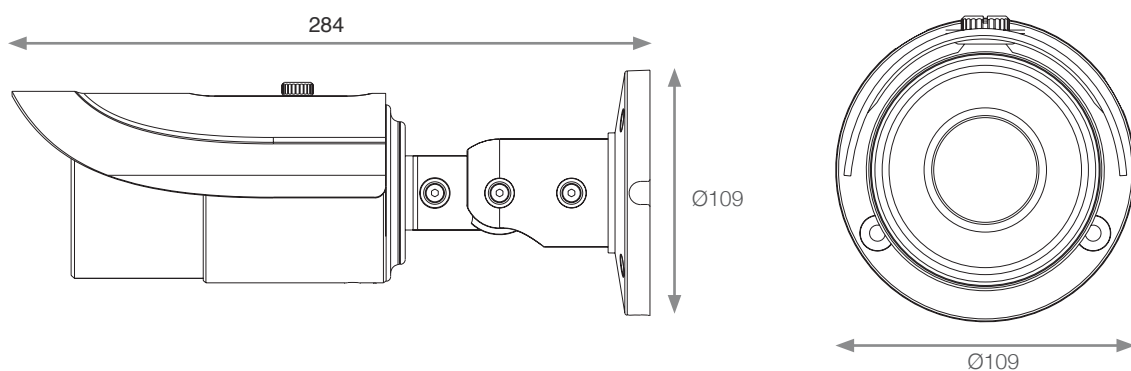

WIP3722BV5M

WISH IP 3MP IR Varifocal IR Bullet Camera

The WIP3722BV5M is a True Day/Night, 3MP, IP IR Bullet Camera with a 7-22mm Lens. With an effective IR Range of 60m in ideal conditions.

WIP3722BV5M

Key Features

- 3MP (2048 x 1536)
- H.265 Full Real Time Streaming
- True Day / Night
- Up to 60m IR night view distance
- 3D DNR
- Digital WDR
- ROI Coding
- Support PoE Power Supply
- IP66 Ingress Protection
- Supports P2P
- Supports Androia and IOS Remote Monitoring

Dimensions (mm)

Technical Specification

Model Number	WIP3722BV5M
Image Sensor	1/3 "CMOS
Image Pixels	2048 x 1536
Electronic Shutter	1/25s ~ 1/100000s
Minimum Illumination	0 Lux with IR
Lens	7 - 22mm
WDR	Yes
3D DNR	Yes
Video Compression	H.265/ H.264 /MJPEG
Resolution	3MP (2048 x1536), 1080P (1920 x 1080), 720P (1280 x 720)
Main Stream	60Hz : 3MP (1~30fps) / 2K (1~30fps) / 1080P (1~30fps) / 720P (1~30fps) 50Hz : 3MP (1~25fps) / 2K (1~25fps) / 1080P (1~25fps) / 720P (1~25fps)
Bit Rate	64Kbps ~10Mbps
Encode Mode	VBR/CBR
Quality	Five Levels under VBR; Freely Adjustable under CBR
Image Settings	ROI, Saturation, Brightness, Contrast, etc Adjustable through Client Software or Web Browser
Audio Compression	G. 711A/ U
Network Interface	RJ45
Video Output Interface	BNC 1
Audio Interface	MIC IN x 1 MIC Out x 1
Storage Card	Up to 64GB
PoE	Yes
Alarm Input	1 CH
Alarm Output	1 CH
Smart Alarm	Motion Alarm, Sensor Alarm
Day and Night	True Day/Night, ICR
Protocol	TCP/IP, UDP, DHCP, NTP, RTSP, PPPoE, DDNS, SMTP, FTP
IR Distance	Up to 50m (In Ideal Conditions)
IP Rating	IP66
Power Supply	DC12V / PoE
Operating Conditions	Temperature: -20°C ~ 50°C Humidity: 10% ~ 90%
Dimensions (Ø x L)	Ø109 x 284 mm
Weight	1093g