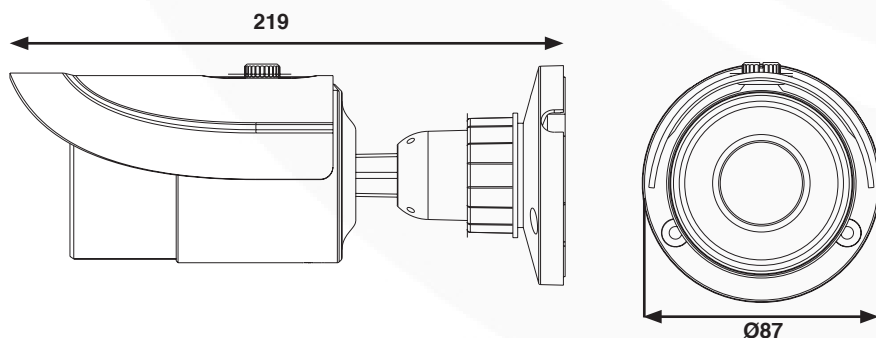

Technical Specification

Model Number	WIP3BL
Image Sensor	1/3" CMOS
Image Pixels	2048 x 1536
Electronic Shutter	1/25s ~ 1/100,000s
Minimum Illumination	0 Lux (IR LED ON)
Lens	3.6mm
Lens Mount	M12
WDR	Yes
3D DNR	Yes
Video Compression	H.264 / MJPEG
Resolution	3MP (2048 x 1536), 1080P (1920 x 1080), 720P (1280 x 720), D1, CIF, 480 x 240
Multi-Stream	3MP (1-12fps) / 1920 x 1080 (1-10fps) 1280 x 720 (1-10fps) / D1 (1-30fps) / CIF (1-30fps) CIF (1-30fps) / 480 x 240 (1-30fps)
Bit Rate	64Kbps ~ 8Mbps
Encode Mode	VBR / CBR
Quality	Five Levels Under VBR, Freely Adjustable Under CBR
Image Settings	ROI Coding, Saturation, Brightness, Chroma, Contrast, Wide Dynamic, Sharpen, NR, etc Adjustable through Client Software or Web Browser
Network Interface	RJ45
Remote Monitoring	IE Browsing, CMS Remote Control
Online Connection	Support Simultaneous Monitoring for up to 10 Users Support Multi-Stream Real Time Transmission
Protocol	TCP/IP, UDP, DHCP, NTP, RTSP, PPPoE, DDNS, SMTP, FTP
Storage	Network Remote Storage
Smart Alarm	Motion Alarm
Day & Night	ICR
PoE	Yes
IR Distance	Up to 15m (In Ideal Conditions)
IP Rating	IP66
Power Supply	DC12V / PoE
Power Consumption	<4W
IR ON	<7W
Operating Conditions	Temperature: -40°C ~ 50°C Humidity: 10% ~ 90%
Dimensions (Ø x H)	Ø87 x 219 mm
Weight	621g

Features and specifications are subject to change for further improvement without any notice

Dimensions (mm)

www.geniecctv.com
sales@geniecctv.com
T: +44 (0) 1707 330 541
F: +44 (0) 1707 330 543

Genie CCTV Ltd.
CCTV House, City Park,
Watchmead,
Welwyn Garden City,
Hertfordshire,
AL7 1LT,
United Kingdom