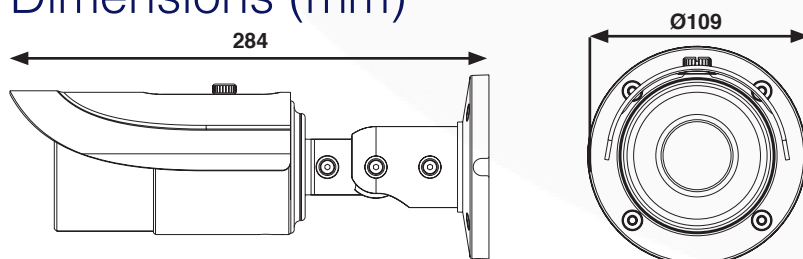

Features and specifications are subject to change for further improvement without any notice

Dimensions (mm)

www.geniecctv.com
sales@geniecctv.com
T: +44 (0) 1707 330 541
F: +44 (0) 1707 330 543

Genie CCTV Ltd.
CCTV House, City Park,
Watchmead,
Welwyn Garden City,
Hertfordshire,
AL7 1LT,
United Kingdom