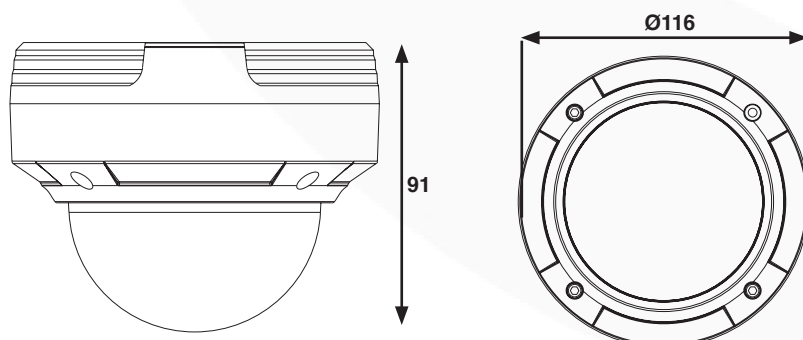

Model Number	WIP3VD
Image Sensor	1/3" CMOS
Image Pixels	2048 x 1536
Electronic Shutter	1/25s ~ 1/100,000s
Minimum Illumination	0 Lux (IR LED ON)
Lens	3.6mm
Lens Mount	M12
WDR	Yes
3D DNR	Yes
Video Compression	H.264 / MJPEG
Resolution	3MP (2048 x 1536), 1080P (1920 x 1080), 720P (1280 x 720), D1, CIF, 480 x 240
Multi-Stream	3MP (1-30fps) / 1920 x 1080 (1-30fps) 1280 x 720 (1-10fps) / D1 (1-30fps) / CIF (1-30fps) CIF (1-30fps) / 480 x 240 (1-30fps)
Bit Rate	64Kbps ~ 8Mbps
Encode Mode	VBR / CBR
Quality	Five Levels Under VBR, Freely Adjustable Under CBR
Image Settings	ROI Coding, Saturation, Brightness, Chroma, Contrast, Wide Dynamic, Sharpen, NR, etc Adjustable through Client Software or Web Browser
Network Interface	RJ45
Audio Interface	One Way Audio (MIC In x1)
Remote Monitoring	IE Browsing, CMS Remote Control
Online Connection	Support Simultaneous Monitoring for up to 10 Users Support Multi-Stream Real Time Transmission
Protocol	TCP/IP, UDP, DHCP, NTP, RTSP, PPPoE, DDNS, SMTP, FTP
Storage	Network Remote Storage
Smart Alarm	Motion Alarm
Day & Night	ICR
PoE	Yes
IR Distance	Up to 15m (In Ideal Conditions)
IP Rating	IP66
Power Supply	DC12V / PoE
Power Consumption	<4W
IR ON	<5.5W
Operating Conditions	Temperature: -40°C ~ 50°C Humidity: 10% ~ 90%
Dimensions (Ø x H)	Ø116 x 91 mm
Weight	381g

Features and specifications are subject to change for further improvement without any notice

Dimensions (mm)

www.geniecctv.com
sales@geniecctv.com
T: +44 (0) 1707 330 541
F: +44 (0) 1707 330 543

Genie CCTV Ltd.
CCTV House, City Park,
Watchmead,
Welwyn Garden City,
Hertfordshire,
AL7 1LT,
United Kingdom