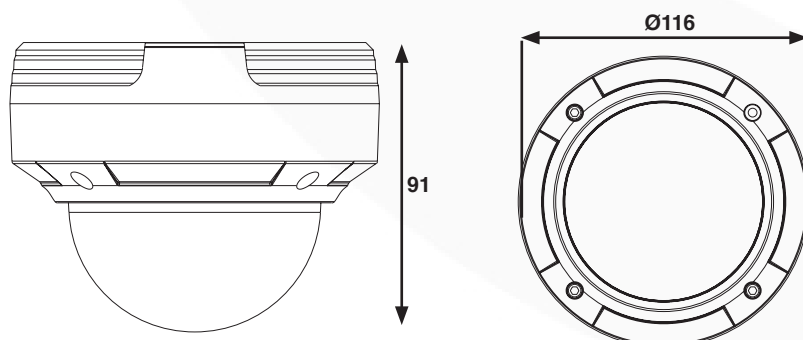

Technical Specification

Model Number	WIP3VDL
Image Sensor	1/3" CMOS
Image Pixels	2048 x 1536
Electronic Shutter	1/25s ~ 1/100,000s
Minimum Illumination	0 Lux (IR LED ON)
Lens	3.6mm
Lens Mount	M12
WDR	Yes
3D DNR	Yes
Video Compression	H.264 / MJPEG
Resolution	3MP (2048 x 1536), 1080P (1920 x 1080), 720P (1280 x 720), D1, CIF, 480 x 240
Multi-Stream	3MP (1-12fps) / 1920 x 1080 (1-10fps) 1280 x 720 (1-10fps) / D1 (1-30fps) / CIF (1-30fps) CIF (1-30fps) / 480 x 240 (1-30fps)
Bit Rate	64Kbps ~ 8Mbps
Encode Mode	VBR / CBR
Quality	Five Levels Under VBR, Freely Adjustable Under CBR
Image Settings	ROI Coding, Saturation, Brightness, Chroma, Contrast, Wide Dynamic, Sharpen, NR, etc Adjustable through Client Software or Web Browser
Network Interface	RJ45
Remote Monitoring	IE Browsing, CMS Remote Control
Online Connection	Support Simultaneous Monitoring for up to 10 Users Support Multi-Stream Real Time Transmission
Protocol	TCP/IP, UDP, DHCP, NTP, RTSP, PPPoE, DDNS, SMTP, FTP
Storage	Network Remote Storage
Smart Alarm	Motion Alarm
Day & Night	ICR
PoE	Yes
IR Distance	Up to 15m (In Ideal Conditions)
IP Rating	IP66
Power Supply	DC12V / PoE
Power Consumption	<4W
IR ON	<5.5W
Operating Conditions	Temperature: -40°C ~ 50°C Humidity: 10% ~ 90%
Dimensions (Ø x H)	Ø116 x 91 mm
Weight	381g

Features and specifications are subject to change for further improvement without any notice

Dimensions (mm)

www.geniecctv.com
sales@geniecctv.com
T: +44 (0) 1707 330 541
F: +44 (0) 1707 330 543

Genie CCTV Ltd.
CCTV House, City Park,
Watchmead,
Welwyn Garden City,
Hertfordshire,
AL7 1LT,
United Kingdom