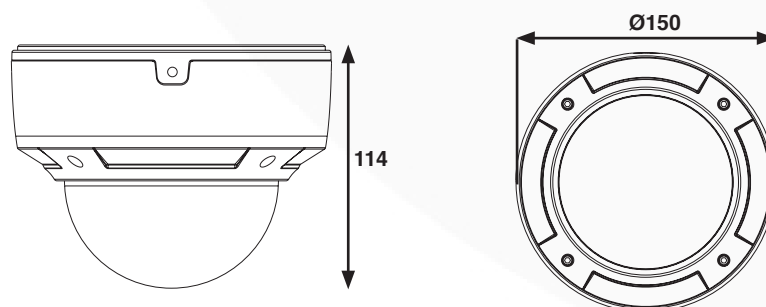

Dimensions (mm)

DATASHEET

www.geniecctv.com
sales@geniecctv.com
T: +44 (0) 1707 330 541
F: +44 (0) 1707 330 543

Genie CCTV Ltd.
CCTV House, City Park,
Watchmead,
Welwyn Garden City,
Hertfordshire,
AL7 1LT,
United Kingdom