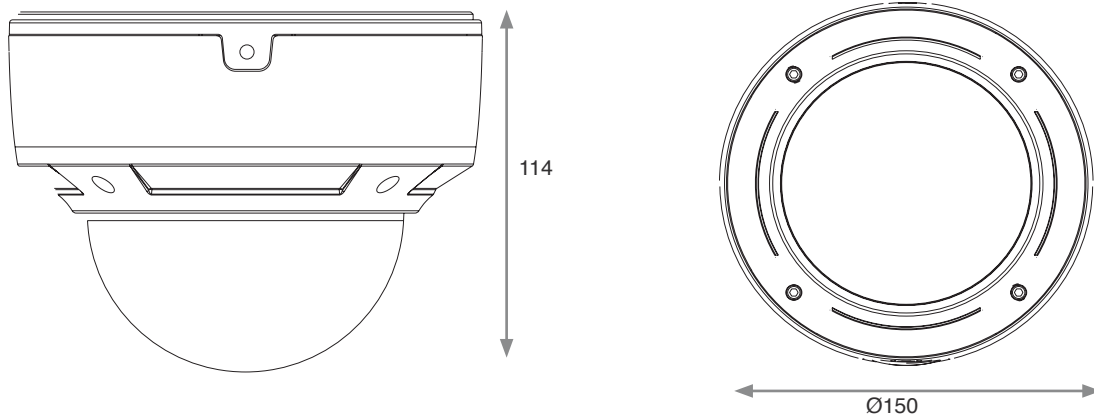

## WISH IP H.265 3MP IR Varifocal Vandal Dome Camera

*WIP3VDV5 is a True Day/Night, 3MP H.265 IP, Varifocal Vandal Dome Camera. With an effective IR range of 30m IR in Ideal Conditions. DC12V/ PoE*

WIP3VDV5

### Dimensions (mm)