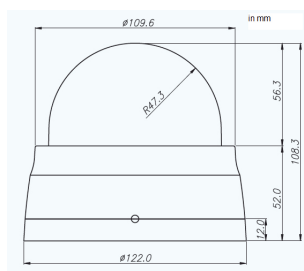

ORDERING INFORMATION

ZC-D8312PBA	1/3" Colour Sony Effio 600TVL 0.4Lux 3.3-12.0mm Varifocal Internal 12vdc/24vac
ZC-DN8312PBA	1/3" True Day/Night Sony Effio 600TVL 0.4Lux 3.3-12.0mm Varifocal Internal 12vdc/24vac
ZC-DW8312PBA	1/3" Colour Sony Effio 600TVL 0.4Lux 3.3-12.0mm Varifocal Internal Digital WDR 12vdc/24vac
ZC-DWN8312PBA	1/3" True Day/Night PIXIM Seawolf 690HTVL-e 0.04Lux 3.3-12.0mm Varifocal Internal True WDR 12vdc/24vac

V1.02