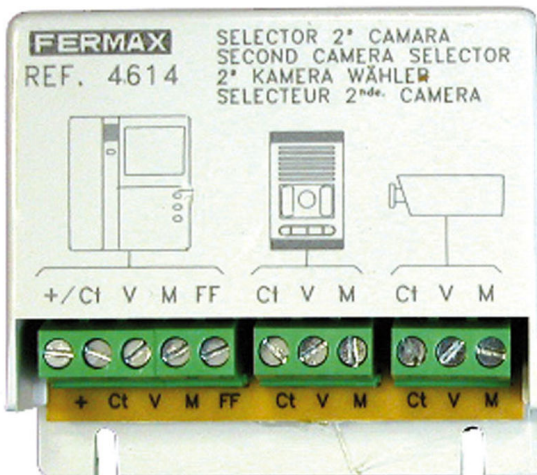

Installation Devices / Cameras and complements

Product Code

F04614

VIDEO SELECTOR

Reference

4614

EAN

8424299046143

Description.

Description

Lets you control 1 extra camera, in addition to the one in the outdoor panel, from the monitor.

Small size allows installation in electrical cabinets. Can be flush-fit in standard boxes 10x10 cm. With adhesive strips for fixing, or may be screwed directly onto the wall.

Technical Details

Power supply:- By Ct terminal: 6-12 Vdc- By + terminal: 18 Vdc-

Max. consumption: 40 mA

Dimensions: 62x70x20 mm (height-width-depth).

Details.

Weight (kg)

0.09508

Dimensions (cm)

6,3x2,4x9

Video Door Entry system

Technologie

GENERICA

Manuals

94653_Selector_2_Camara_Ref
_4614_V09_00.pdf

Declaration of conformity

DOCF04614EN.pdf