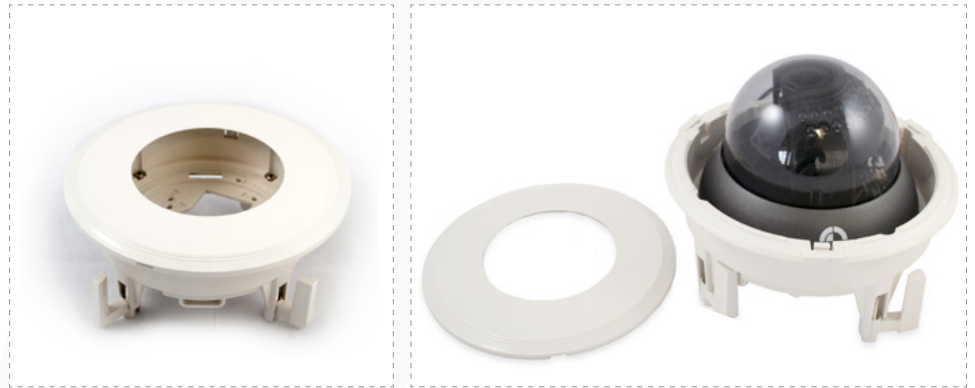

# W96FMH

Flush Mount Housing for Internal Wish96 Domes

W96FMH

W96FMH Open View

## Product Details

The W96FMH is a Flush Mount Housing for the Wish96 Internal Dome Range to allow a Standard Dome to be fitted to a Suspended Ceiling to give a Flush Mount Effect.