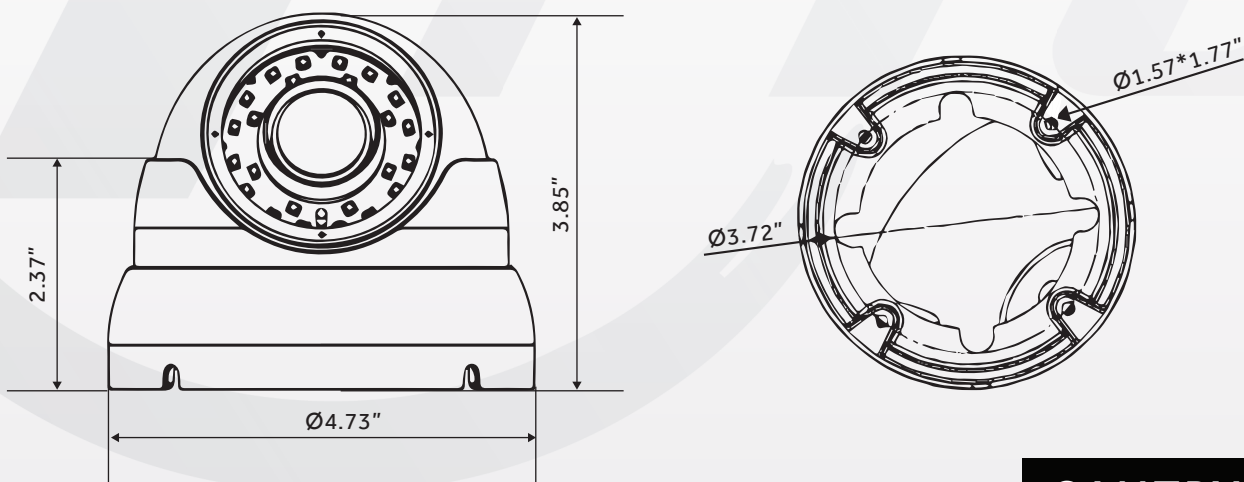

## KEY FEATURES

- 3.5" Vandalproof Dome Camera
- 5.0MP TVI Full Metal Dome Camera
- 1/2.8" Sony 335+NVP2477
- 2.8-12mm Autofocus Motorised Lens
- 24pcs SMD Led
- 30M Smart IR Range
- UTC Function

**"THE ULTIMATE HIGH-QUALITY HD PERFORMANCE!"**

# SPECIFICATION

Camera	CAMTPVFD5
Image Sensor	Sony 335
DSP	NVP2477
Effective Picture Elements ( H*V )	2688(H) x 1944(V)
Resolution	5.0MP
Lens	2.8-12mm Motorised Autofocus Lens
S/N Ratio	More than 52dB
Minimum Illumination	0.001Lux (with IR LED ON)
Auto Electronic Shutter	PAL:1/50s- 1/10000s; NTSC:1/60s-
Auto Gain Control	Auto
White Balance	Auto
OSD	Support Coaxial Control
Day and Night Conversion	ICR mechanical switch
IR Project Distance	24pcs SMD Led
IR Status	Under 10 Lux by CDS
IR Power On	CDS Auto Control
Smart IR Distance	30M
Video Output	TVI/ CVBS
Transmission Distance	Up to 500m via RG59 Cable
Power Source	12VDC (+/-10%)/ 400mA
IP Rating	IP66
Storage Temperature	-30~ +60°C
Operating Temperature	-10~ +55°C