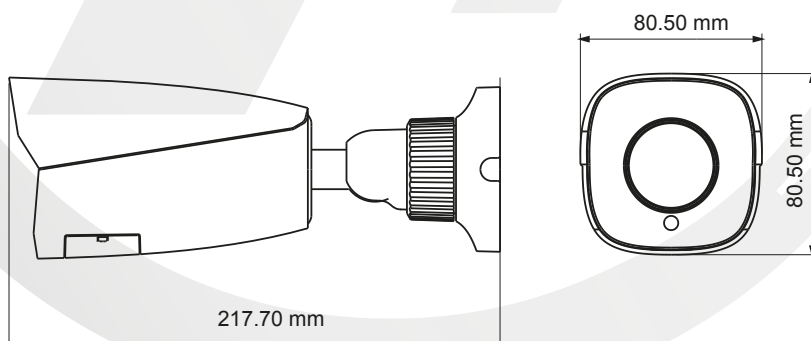

KEY FEATURES

- 1080P real-time video image
- AHD / TVI / CVI / CVBS video output
- CMOS progressive scan, perfectly capturing moving objects
- OSD menu
- Up to 300m transmission distance
- Auto colour to B / W at low illumination
- Support ICR switch, true day / night, digital WDR
- Up to 50m Smart IR night view distance
- IP67
- Coax control

CAM HD VFC 2

SPECIFICATION

Camera	CAM HD VFC 2	
Image Sensor	1 / 2.9 "CMOS	
Resolution	2MP	
Image Size	1920 x 1080	
Video Output	AHD / TVI / CVI/ CVBS	
Image System	PAL / NTSC	
Electronic Shutter	Auto; 1 / 50s ~ 1 / 100000s (PAL);	1 / 60s ~ 1 / 100000s (NTSC)
IR Distance	30 ~ 50 m	
Frame Rate	30fps(60Hz); 25fps (50Hz)	
Min. Illumination	0 lux (IR ON)	
Lens	2.8-12mm Manual Varifocal	
Lens Mount	M12	
S / N Ratio	≥52dB (AGC OFF)	
Ingress Protection	IP 67	
Functions		
Function Control	OSD (COC Control)	
Day & Night	ICR	
Digital WDR	Yes	
Digital NR	Yes	
AGC	Yes	
Auto White Balance	Yes	
BLC	Yes	
LSC	Yes	
Defog	No	
HLC	No	
Sharpness	Yes	
Mirror	Yes	
Smart IR	Yes	
Image Setting	Yes	
Defect Correction	Auto	
Language	Chinese and English	
Angle Adjustment	Pan: 0°~360°; Tilt: 0°~90°; Rotation: 0°~360°	
Others		
Power Supply	DC12V (± 10%)	
Power Consumption	IR OFF : 1W; IR ON : 3.5W	
Working Environment	- 30 °C ~ 50 °C, 10 % ~ 90 % (relative humidity)	
Dimensions (mm)	217.7 x 80.5 x 80.5	
Weight (net)	Approx. 0.56KG	