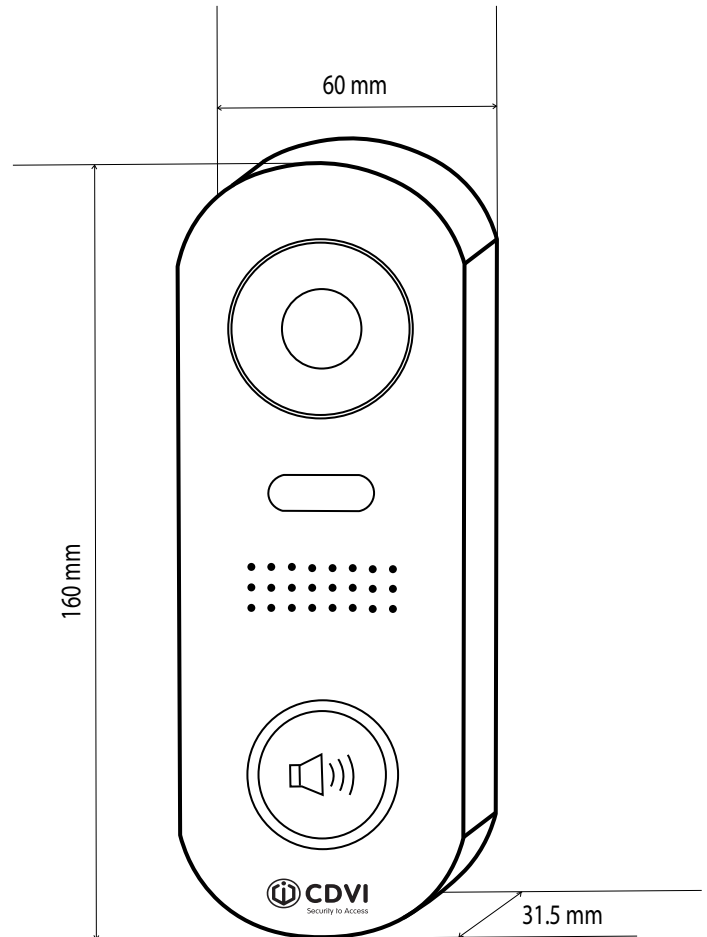

 *Certification*

 *DEEE*

RoHS *Certification*

 *-15°C to 55°C*

All the information contained within this document (pictures, drawing, features, dimensions, specifications), could be perceptibly different and can be changed without prior notice. - March 2020 - CDVI_CDV-91S_DS_02_EN_A4_C

Product Information

Material: Stainless steel panel

Mounting: Surface mount

Unlocking time: 1 to 99s

Camera: Color CMOS, 2.0 mega pixel,
1/2.7" fisheye camera,
17000 wide angle

Output Specifications

Number of relay circuits: 1
(2 lock outputs with CDVI-RLC,
applicable on the monitors only)

Electrical Specifications

Power supply: 24Vdc

Power consumption:

Standby: 15mA

Working: 105mA3

Lock power supply: 12Vdc, 280mA
(Internal power - fail secure only)

Wiring: 2-wire, no polarity

**Download the app
today!**