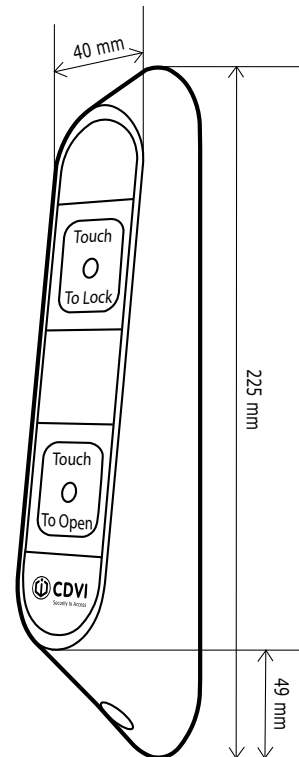

Product Specifications

Material:	Glass filled nylon
Mounting:	Surface
Technology:	Touch-sensitive
DIP switches:	4
Relays:	1
Contacts:	NO/COM/NC
Outputs:	Key switch, lock, EDR
Weight:	0.23kg

Electrical Specifications

Power input:	7-30Vdc
Consumption:	27mA

Kit References

Kit includes the parts below:

E0901D000554	DW-TLC	Includes touchless entry and exit sensors with emergency override key switch (2 keys included), and controller (fitted in power supply)
F0301000015	PSMB123	Switch mode power supply, 12Vdc / 3A, small case
E0900000099	EM201	Double-pole resettable emergency door release
E0605000002	C3S11	Entry level surface 300kg magnetic lock, monitored
F0516000035	300-ZL	Z&L bracket for 300kg and 400kg magnetic locks
E0900D000033	KEY-ASMAKA	Surface architrave key switch, 2-position, maintained, keyed alike

Note: The kit doesn't include the DIGIWAY door operator.