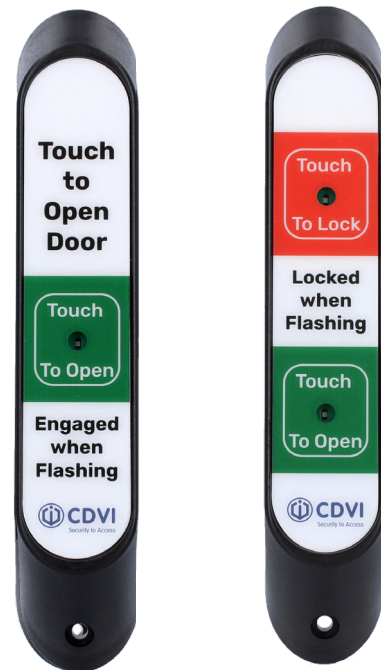

# DW-TLC-KIT - Toilet Door Locking Control Kit

### Product Description

The DW-TLC is operated by two touch-sensitive sensors. It controls entry by locking and unlocking the door at the appropriate times, interfacing with both the automatic door operator and the locking device.

**Entry:** Touch the external sensor. The door opener activates to provide access.

**Lock:** Touch the internal sensor to lock the door. To confirm the door is locked, the LEDs on both sensors flash showing the toilet is engaged and inhibiting the entry sensor.

**Exit:** Touch the internal sensor again. The indicator stops flashing. The door unlocks and the door opener activates. The entry sensor stops flashing and can provide access again.