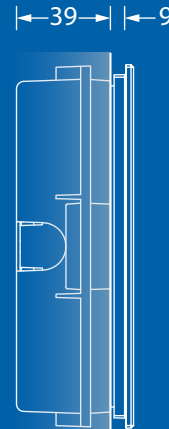

 **VIDEX®**

www.videxuk.com

KRV7985/W

KRV7985/B

KRV7981

KRV7983

(all dimensions in mm)

KRV7985/W
KRV7985/B

KRV7981

KRV7983

7" Kristallo series hands free video monitor with touch sensitive buttons and has an 800x480 pixel resolution full colour active matrix LCD screen.

Designed primarily for low and high-rise private developments and individual houses where an attractive functional video monitor is desirable.