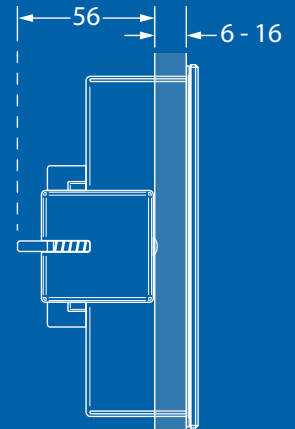

 **VIDEX®**

www.videxuk.com

KRV7985/W

KRV7985/B

KRV7981

KRV7983

(all dimensions in mm)

KRV7985/W
KRV7985/B

KRV7981

KRV7983

7" Kristallo series hands free video monitor with touch sensitive buttons and has an 800x480 pixel resolution full colour active matrix LCD screen.

Designed primarily for low and high-rise private developments and individual houses where an attractive functional video monitor is desirable.