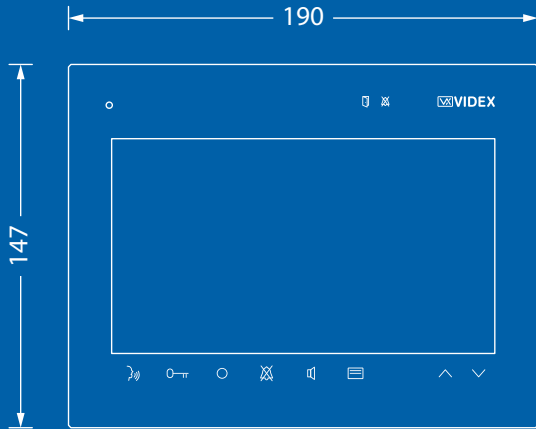

 **VIDEX®**

www.videxuk.com

KRV7985/W

KRV7985/B

KRV7981

KRV7983

(all dimensions in mm)

KRV7985/W
KRV7985/B

KRV7981

KRV7983

7" Kristallo series hands free video monitor with touch sensitive buttons and has an 800x480 pixel resolution full colour active matrix LCD screen.

Designed primarily for low and high-rise private developments and individual houses where an attractive functional video monitor is desirable.