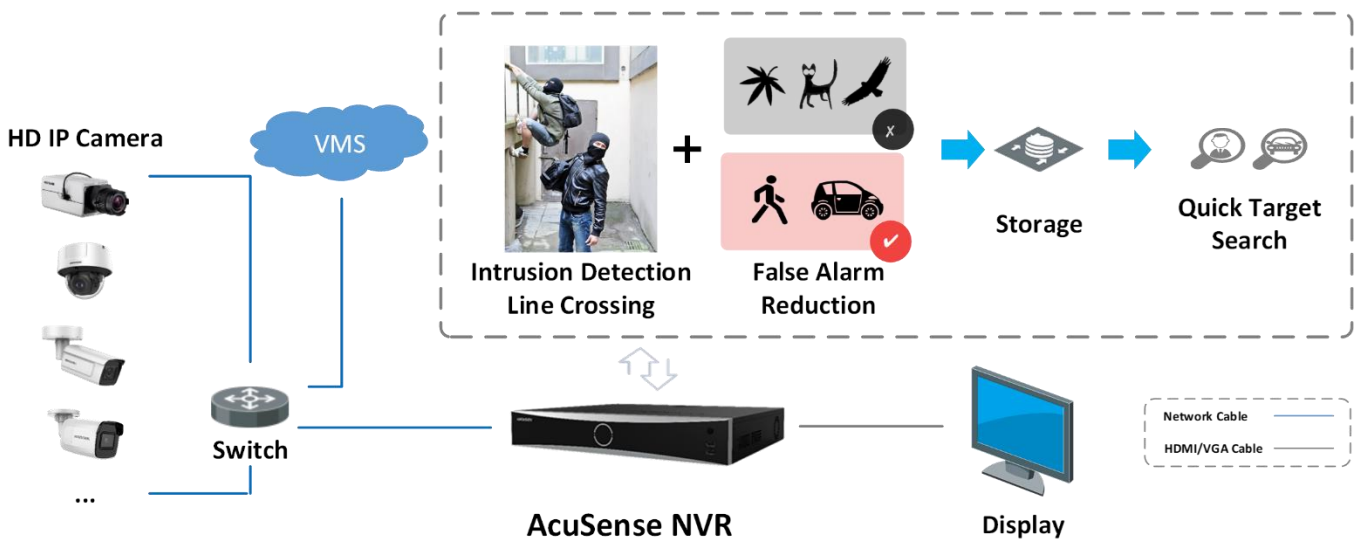

Perimeter Protection

Adopt deep learning algorithm to reduce false alarm, effectively reduces the false alarm caused by tree branches, leaves, shadow, light, vehicles, small animals, etc.