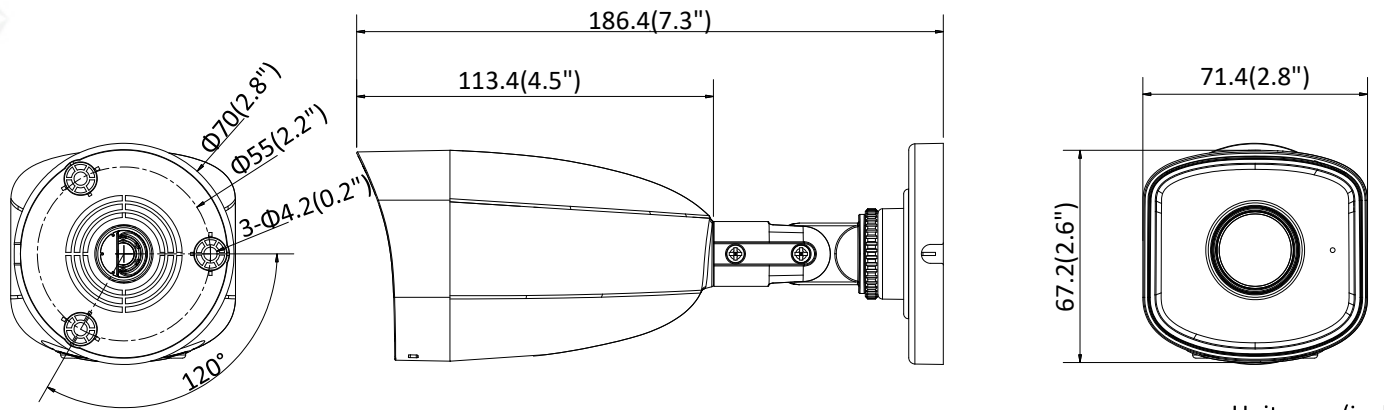

* Listed resolutions are only selectable options. It does not mean that all streams can work at their maximum resolution at the same time.

Available Model

IPC-B120H-U (2.8/4 mm)

Dimension

Unit: mm (inch)

Accessory