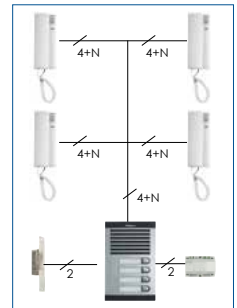

FERMAX

Basic installation

NEW DESIGN PACKAGING

6201 1/W CITYMAX AUDIO KIT

8300. 1/W CITY CLASSIC panel and flush box (ref.8948).
Panel S1: 130x128.
Flush box S1: 115x114x45.
80447. CITYMAX BASIC telephone.
4800. Power supply 12Vac/1,5A-DIN4.