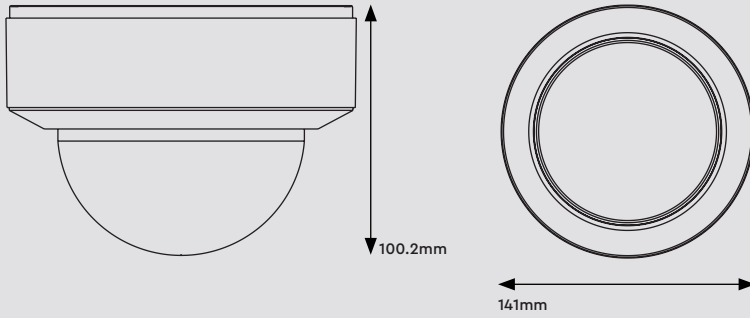

Dimensions

Accessories

WJBVDV
Junction Box – White

WIPCVDV
Ceiling Mount
Bracket – White

WIPMPCM
Multi-Purpose Corner
Mount Bracket – White